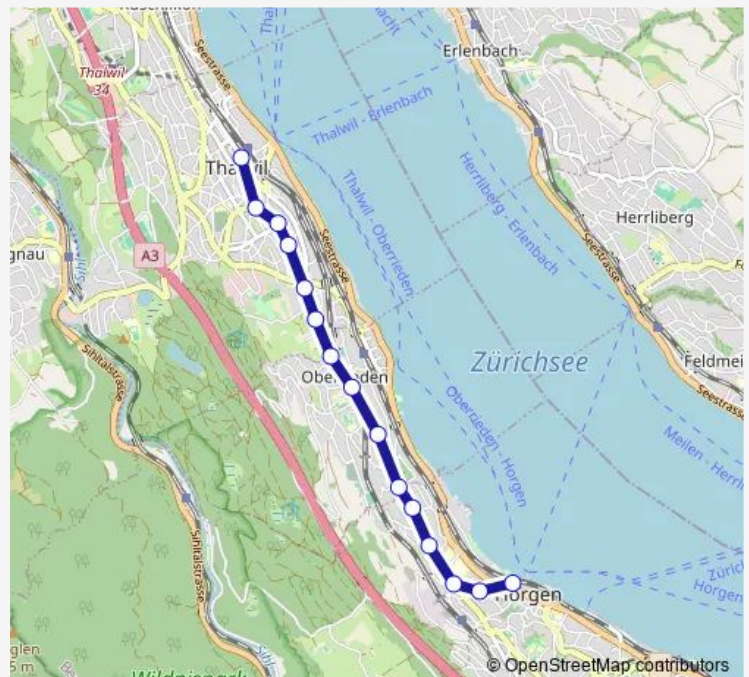

### Route schedule

Thalwil, Zentrum — Horgen, Bahnhof

Monday 05:48-20:08

Tuesday 05:48-20:08

Wednesday 05:48-20:08

Thursday 05:48-20:08

Friday 05:48-20:08

Saturday 06:38-21:38

### Route info

Direction: Thalwil, Zentrum

Stops: 15

Trip Duration: 0 hour 16 min

145

## Route info

Direction: Thalwil, Zentrum

Stops: 15

Trip Duration: 0 hour 16 min