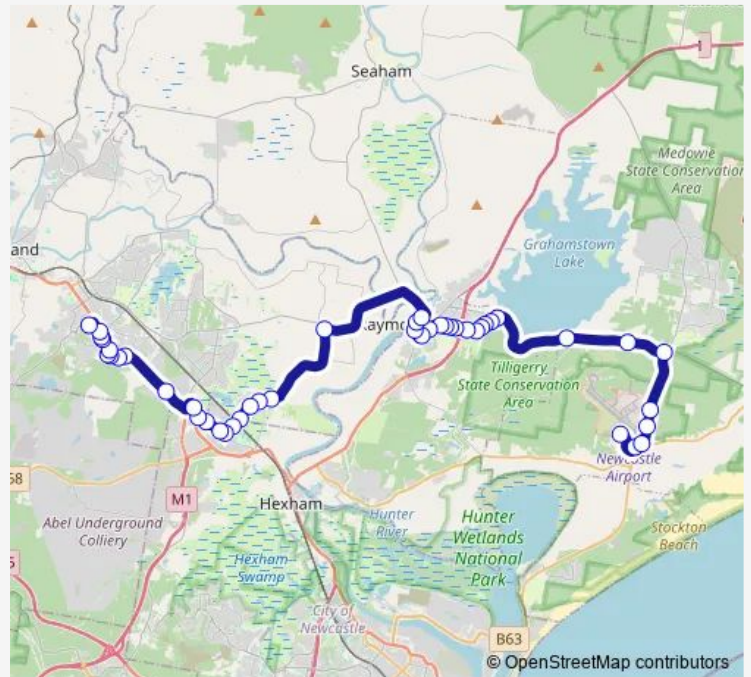

Route schedule

Newcastle Airport, Williamtown Dr — Stockland Green Hills, Mitchell Dr

Monday	07:00-18:00
Tuesday	07:00-18:00
Wednesday	07:00-18:00
Thursday	07:00-18:00
Friday	07:00-18:00
Saturday	10:00-18:00
Sunday	09:00-17:00

Route info

Direction: Newcastle Airport, Williamtown Dr

Stops: 44

Trip Duration: 0 hour 55 min

145 — Green Hills Shopping Centre to Newcastle Airport via Raymond Terrace **BusMaps**

Raymond Terrace Shopping Centre, Sturgeon St

Raymond Terrace Market Place, Port Stephens St

Port Stephens St At Kangaroo St

Woodberry Rd After Raymond Terrace Rd

Woodberry Rd At Kay Cl

Woodberry Public School, Lawson Av

Lawson Av Before Lark St

Lawson Av Opp Francis Greenway High School

Lawson Av Opp St Paul's Anglican Church

Lawson Av Opp Beresfield Public School

Anderson Dr Opp Greville St

Beresfield Golf Course, Anderson Dr (Hail And Ride)

Anderson Dr Opp Glenwood Rd (Hail And Ride)

Desalis Dr After Poynton Pl