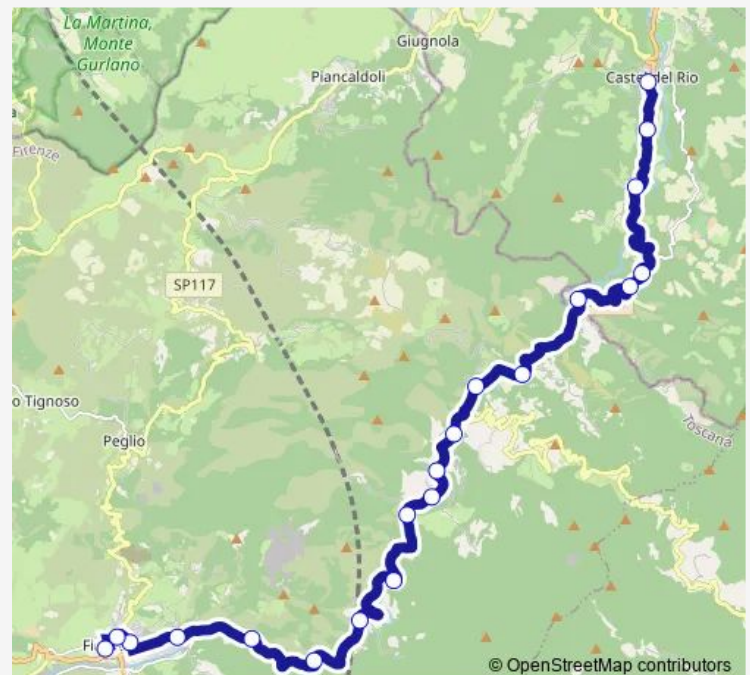

Friday 06:15-17:45

Saturday 06:15-12:45

Sunday —

Route info

Direction: Firenzuola VIA Allende

Stops: 21

Trip Duration: 0 hour 40 min

145 — Castel del Rio - Firenzuola

Valsalva

Valsalva Casino

Moraduccio

Coniale Cimitero Alleato

Rimessa

Coniale

Molinaccio

VAL Pulita