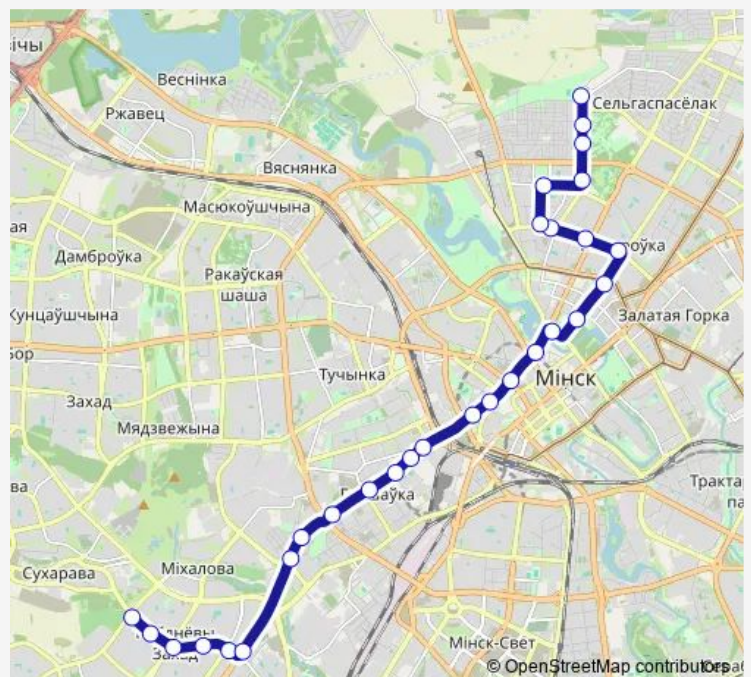

Thursday 05:39-23:37

Friday 05:39-23:37

Saturday 06:04-23:20

Sunday 06:04-23:20

Route info

Direction: ДС Юго-Запад

Stops: 29

Trip Duration: 1 hour 4 min