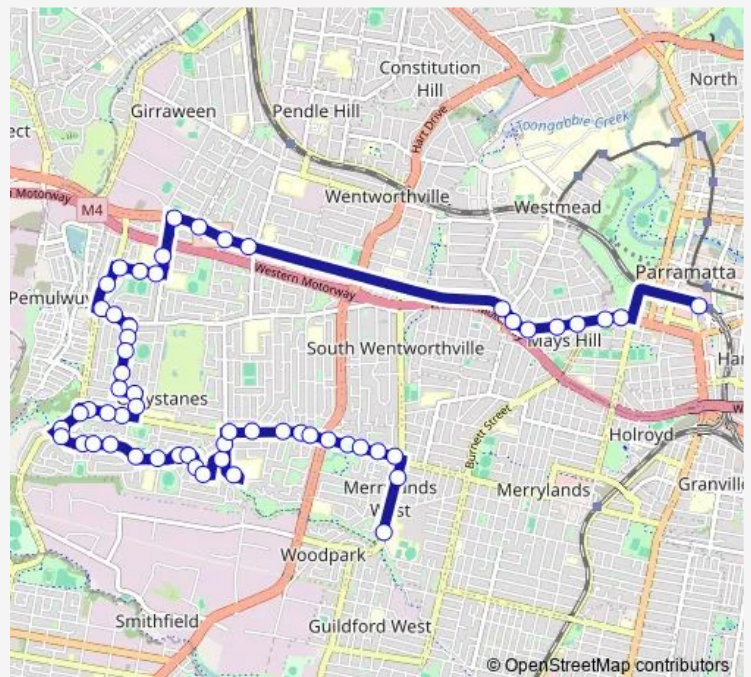

Great Western Hwy At Franklin St

Mays Hill T-Way

Great Western Hwy After Patricia St

Sydney Murugan Temple, Great Western Hwy

Great Western Hwy Opp Bernard St

Coleman T-Way

Great Western Hwy After Ettalong Rd

Great Western Hwy Before Hackney St

Great Western Hwy Opp Targo Rd

Great Western Hwy At Beresford Rd

Greystanes High School Near Beresford Rd

Bathurst St At Orange St

Bathurst Street Park, Bathurst St

Bathurst St After Grafton St

Tuesday 07:50

Wednesday 07:50

Thursday 07:50

Friday 07:50

Saturday —

Sunday —

Route info

Direction: Parramatta Station, Stand B2

Stops: 56

Trip Duration: 0 hour 45 min

7008 — Parramatta to Canal T-Way via Greystanes

Gozo Rd Opp Deborah St

Gozo Rd At Enid St

Gozo Rd At Whalans Rd

Whalans Rd Opp Kippax St

Kippax St Opp Kippax Street Park