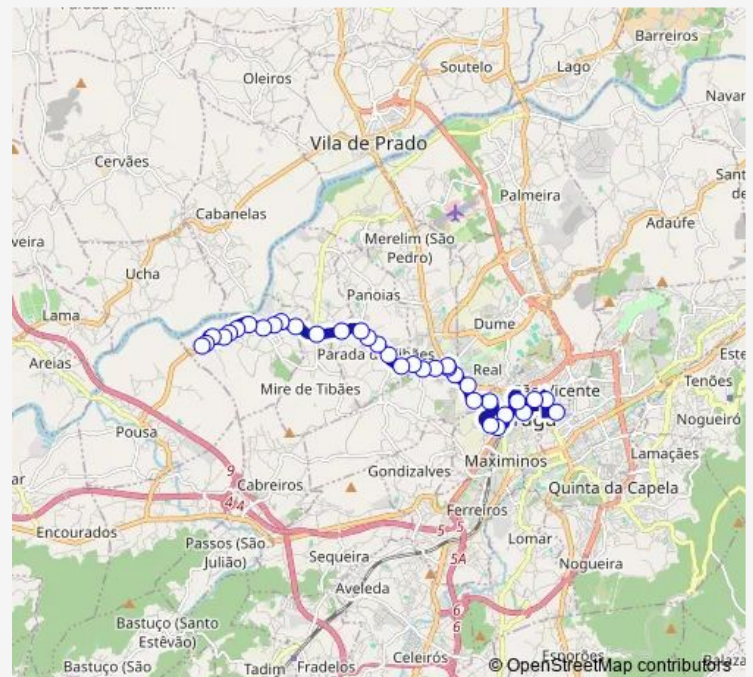

—

Sunday

—

Route info

Direction: Central Iii

Stops: 35

Trip Duration: 0 hour 25 min

911 — Avenida Central - Padim da Graça

BusMaps

Baixo Iii

Casa Nova

Castelhano

Seixido (Assento)

Assento

Veiga I

Veiga Ii