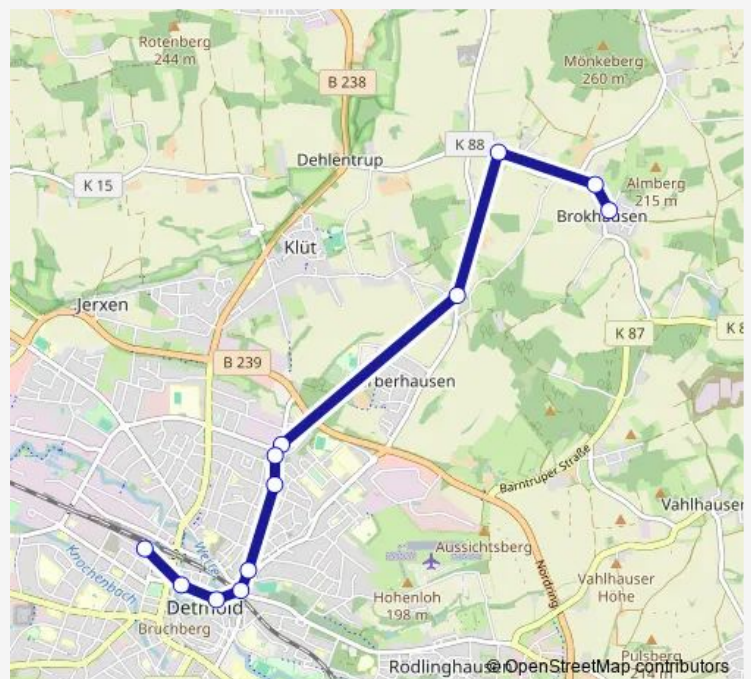

Dt-Brokhausen, Meierteich

Dt-Mosebeck, Lehmbrink

### Route schedule

Dt-Brokhausen, Schützenplatz — Dt-Mosebeck, Lehmbrink

Monday 13:48

Tuesday 13:48

Wednesday 13:48

Thursday 13:48

Friday 13:48

Saturday —

### Route info

Direction: Dt-Brokhausen, Schützenplatz

Stops: 6

Trip Duration: 0 hour 8 min

## Route info

Direction: Dt-Mosebeck, Bieser Berg

Stops: 9

Trip Duration: 0 hour 11 min