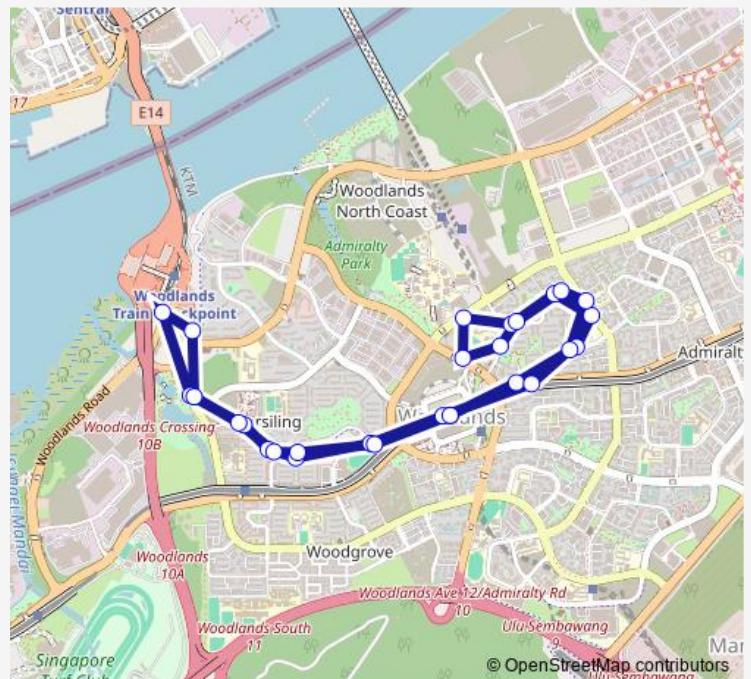

Thursday 05:20

Friday 05:20

Saturday 05:20

Sunday 05:30

Route info

Direction: Woodlands Int

Stops: 28

Trip Duration: 0 hour 47 min