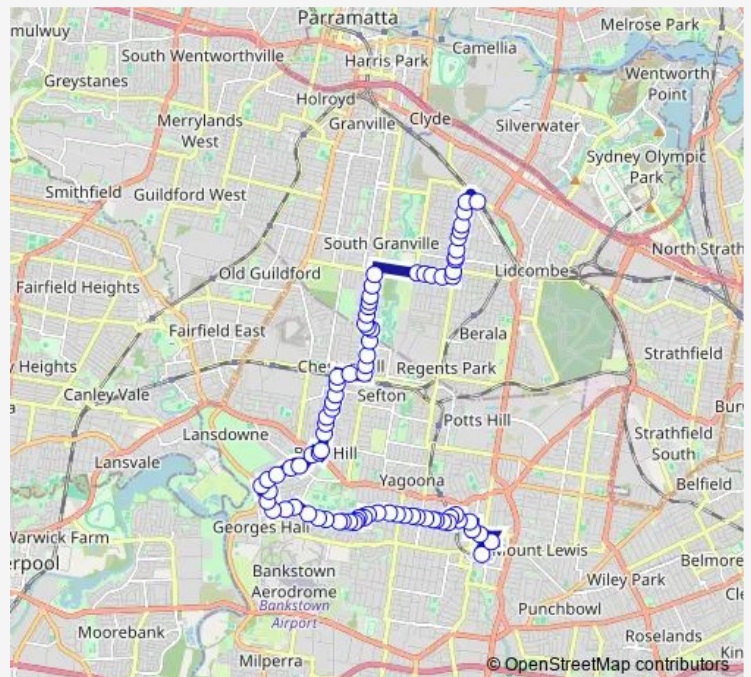

Glassop St At Cantrell St

Glassop St At Dargan St

Glassop St Before Bertram St

Bertram St At Warringa St

Route schedule

Bankstown Station, Stand D — Auburn Station, South Pde, Stand A

Monday 05:57-20:40

Tuesday 05:57-20:40

Wednesday 05:57-20:40

Thursday 05:57-20:40

Friday 05:57-20:40

Saturday 06:27-18:00

Sunday —

Route info

Direction: Bankstown Station, Stand D

Stops: 80

Trip Duration: 0 hour 55 min

911 — Bankstown to Auburn via Georges Hall

Warringa St Opp Horton St

Warringa St At Waruda St

Georgina St At Suncroft Av

Georgina St Opp Leighdon St

Thornton Av At Bellevue Av

Bellevue Av Before Surrey Av

Jacaranda Dr Opp Ash St

Denman Rd Opp Athel St

Denman Rd At Leon Av

Denman Rd Before Caroline Cres

Bass Hill Plaza, Johnston Rd

Bass Hill Plaza, Access Road

Hume Hwy At Chester Hill Rd

Chester Hill Rd After Hume Hwy