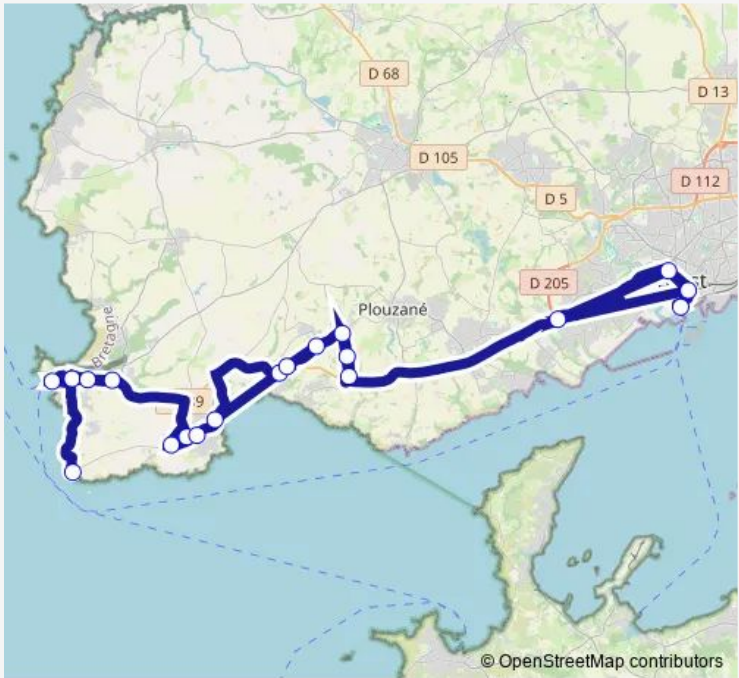

Direction
 Place de Lochrist — Fort Montbarey Tram
 14 stops
[Open route schedule](#)

- Place de Lochrist
- Mairie
- Gendarmerie
- Le Lac
- Stade
- Bourg Rue Saint Yves
- Perzel
- Trez Hir Plage
- Portez
- Trégana-Plage
- Pen ar Menez
- La Trinité
- Portes de Plouzané
- Fort Montbarey Tram

Route schedule
 Place de Lochrist — Fort Montbarey Tram

Monday	06:41-07:33
Tuesday	06:41-07:33
Wednesday	06:41-07:33
Thursday	06:41-07:33
Friday	06:41-07:33
Saturday	—
Sunday	—

Route info
 Direction: Place de Lochrist
 Stops: 14
 Trip Duration: 0 hour 51 min