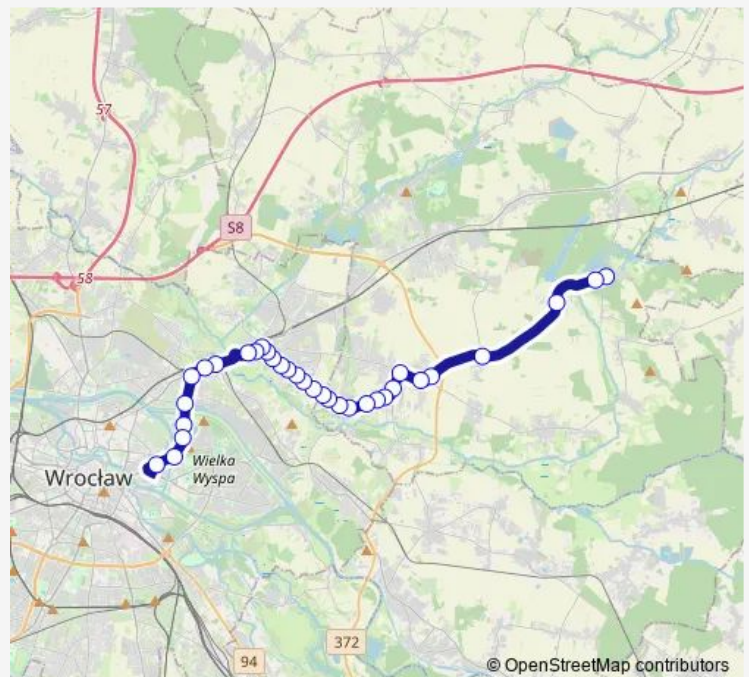

Bus 911

[Go to website](#)

Direction

PL. Grunwaldzki — Kielczów - pętla (Plac Jana Gdaka)

25 stops

[Open route schedule](#)

PL. Grunwaldzki

Kochanowskiego

Śniadeckich

Zacisze

Kwidzyńska

Brücknera

C.H. Korona

Zielna

Psie Pole

Psie Pole (Rondo Lotników Polskich)

Mulicka

Gorlicka

Palacha

Zgorzelisko

Kurlandzka

Mroźna

Wilczyce

Wilczyce - Wrocławska (na wys. nr 1f)

Wilczyce - szkoła

Wilczyce - Dworska

Wilczyce - Dębowa

Route schedule

PL. Grunwaldzki — Kielczów - pętla (Plac Jana Gdaka)

Monday 04:45-13:33

Tuesday 04:45-13:33

Wednesday 04:45-13:33

Thursday 04:45-13:33

Friday 04:45-13:33

Saturday —

Sunday —

Route info

Direction: PL. Grunwaldzki

Stops: 25

Trip Duration: 0 hour 24 min

■ 911

BusMaps

© OpenStreetMap contributors