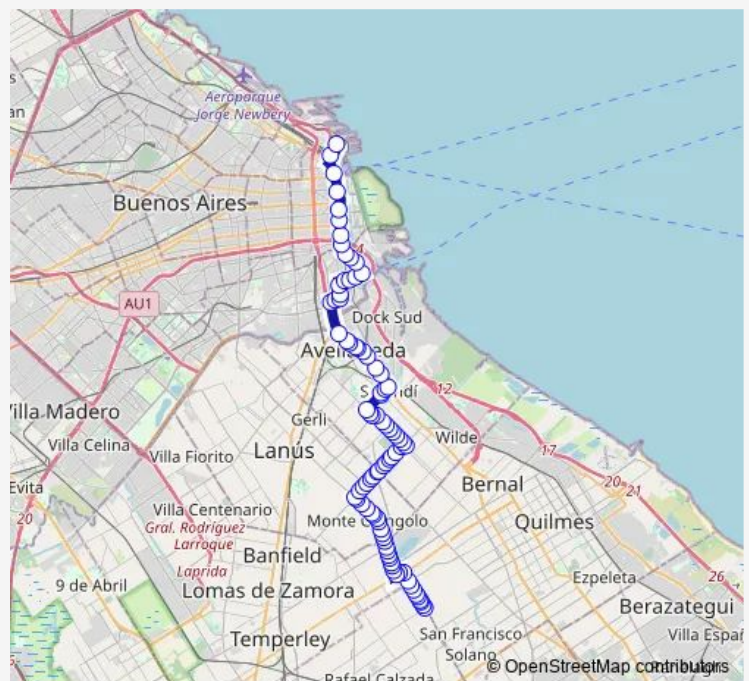

Calle General Pinto 5501-5599

Route schedule

Avenida Teniente General Donato Álvarez 1057 — De los Inmigrantes y antartida argentinas

Monday 04:16-22:16

Tuesday 04:16-22:16

Wednesday 04:16-22:16

Thursday 04:16-22:16

Friday 04:16-22:16

Saturday —

Sunday —

Route info

Direction: Avenida Teniente General Donato Álvarez 1057

Stops: 89

Trip Duration: 1 hour 26 min

33F — Jnamba033