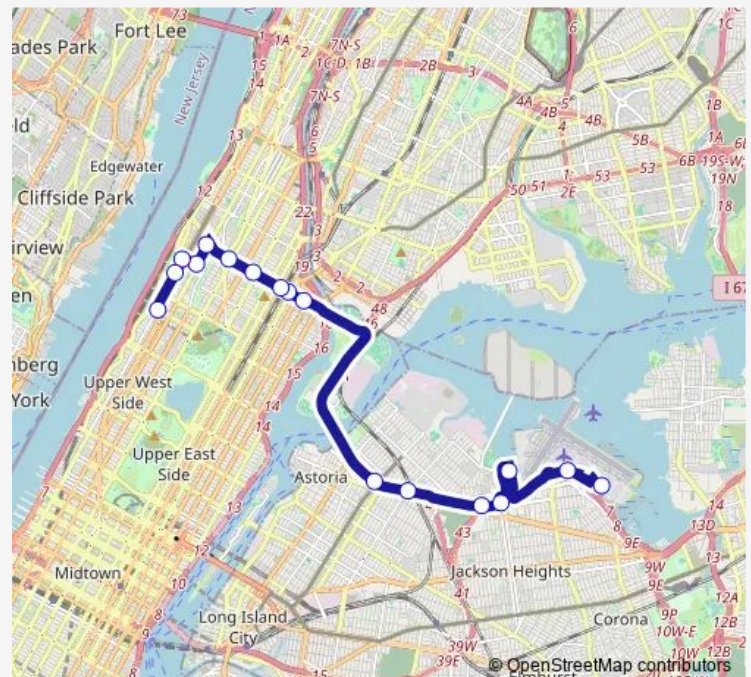

W 125 ST/Malcolm X Blvd

W 125 ST/Frederick Douglass Blvd

Amsterdam AV/W 125 St

Amsterdam AV/W 120 St

Broadway/W 120 St

Broadway/W 116 St

W 106 ST/Broadway

Route schedule

LGA Internal Rdwy/Terminal C — W 106 ST/Broadway

Monday 02:08-01:43⁺¹

Tuesday 02:08-01:43⁺¹

Wednesday 02:08-01:43⁺¹

Thursday 02:08-01:43⁺¹

Friday 02:08-01:43⁺¹

Saturday 02:05-01:34⁺¹

Sunday 02:09-01:39⁺¹

Route info

Direction: LGA Internal Rdwy/Terminal C

Stops: 17

Trip Duration: 0 hour 57 min

M60-Sbs — West Side - Laguardia Airport

Direction

Broadway/W 106 St — Laguardia Airport/Terminal C

20 stops

[Open route schedule](#)

Broadway/W 106 St

Broadway/W 116 St

Broadway/W 120 St

Amsterdam AV/W 120 St

Amsterdam AV/LA Salle St

W 125 ST/Saint Nicholas Av

W 125 ST/Malcolm X Blvd