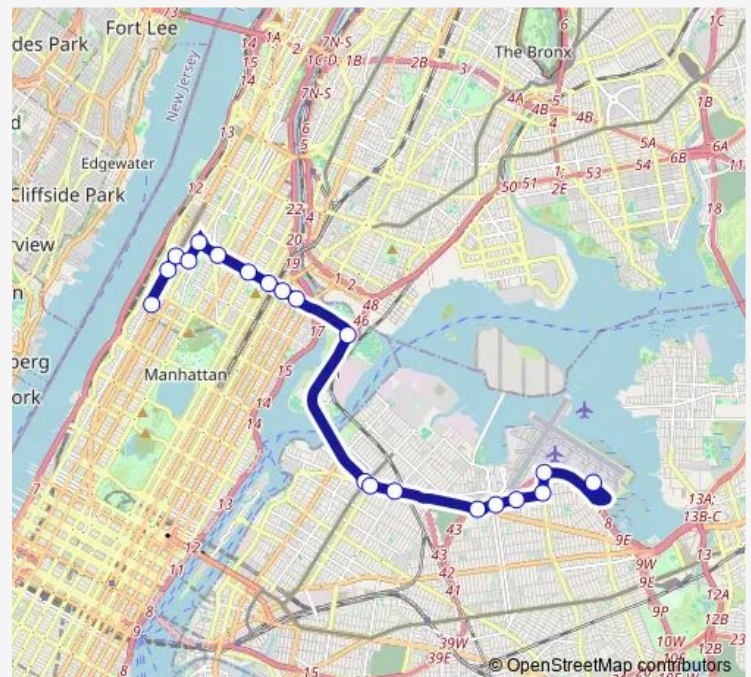

W 125 ST/Malcolm X Blvd

W 125 ST/Frederick Douglass Blvd

Amsterdam AV/W 125 St

Amsterdam AV/W 120 St

Broadway/W 120 St

Broadway/W 116 St

W 106 ST/Broadway

Route schedule

LGA Internal Rdwy/Terminal C — W 106 ST/Broadway

Monday	02:08-01:43 ⁺¹
Tuesday	02:08-01:43 ⁺¹
Wednesday	02:08-01:43 ⁺¹
Thursday	02:08-01:43 ⁺¹
Friday	02:08-01:43 ⁺¹
Saturday	02:05-01:34 ⁺¹
Sunday	02:09-01:39 ⁺¹

Route info

Direction: LGA Internal Rdwy/Terminal C

Stops: 17

Trip Duration: 1 hour 3 min

M60-SBS — West Side - Laguardia Airport

Direction

Broadway/W 106 St — Laguardia Airport/Terminal C

20 stops

[Open route schedule](#)

Broadway/W 106 St

Broadway/W 116 St

Broadway/W 120 St

Amsterdam AV/W 120 St

Amsterdam AV/LA Salle St

W 125 ST/Saint Nicholas Av

W 125 ST/Malcolm X Blvd