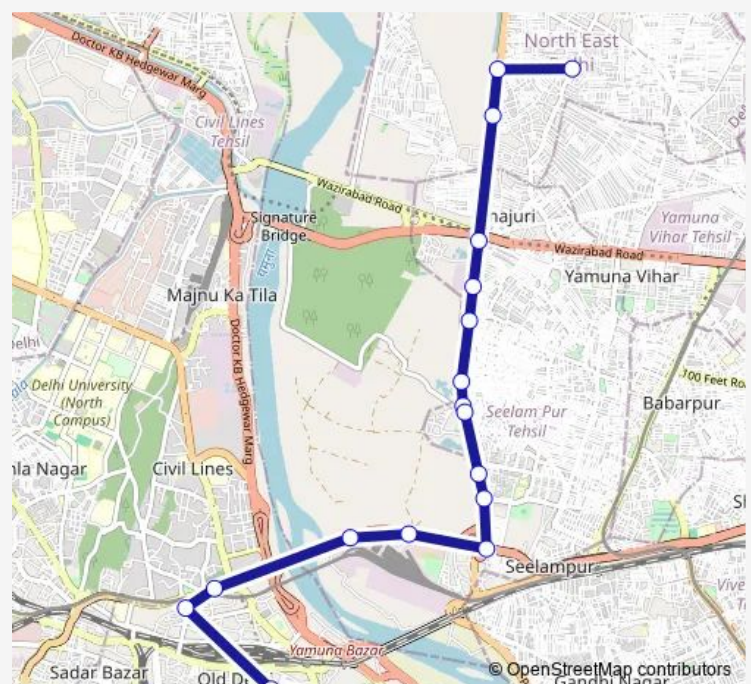

Kaithwara

Shastri Park

Shyam Giri Mandir

Shastri Park Metro Depot

Isbt Nityanand Marg

Mori Gate Terminal

Old Delhi Railway Station

Route schedule

SBS Colony Karawal Nagar Pusta Road Gali 4 — Old Delhi Railway Station

Monday 06:20-22:00

Tuesday 06:20-22:00

Wednesday 06:20-22:00

Thursday 06:20-22:00

Friday 06:20-22:00

Saturday 06:20-22:00

Sunday 06:20-22:00

Route info

Direction: SBS Colony Karawal Nagar Pusta Road Gali 4

Stops: 17

Trip Duration: 0 hour 45 min

227adown

BusMaps

Direction

SBS Colony Karawal Nagar Pusta Road Gali 4 — Old Delhi Railway Station

Thursday 06:00-20:45

Friday 06:00-20:45

Saturday 06:00-20:45

Sunday 06:00-20:45

Route info

Direction: SBS Colony Karawal Nagar Pusta Road Gali 4

Stops: 17

Trip Duration: 0 hour 45 min