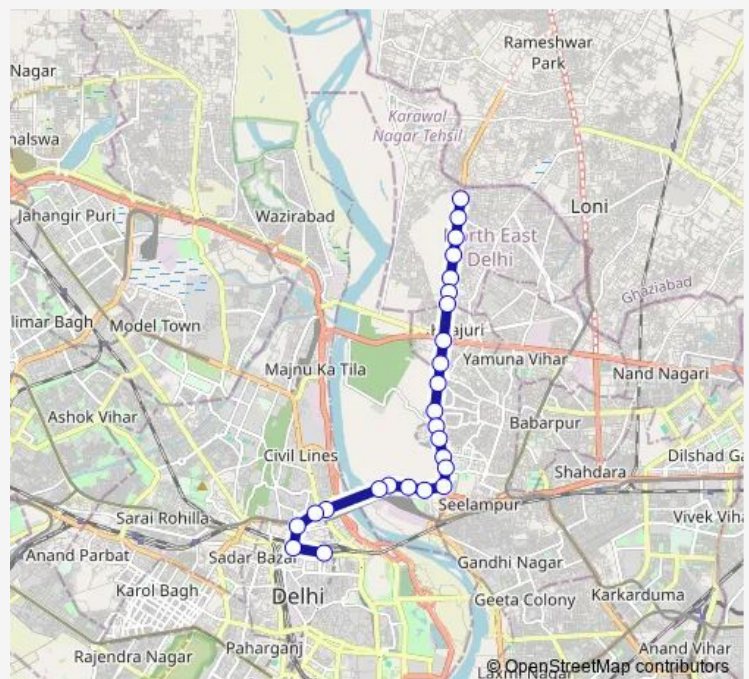

New Usman Pur Pusta No-1

Kaithwara

Shastri Park

Shyam Giri Mandir

Shastri Park Metro Depot

Isbt Nityanand Marg

Mori Gate Terminal

Old Delhi Railway Station

Route schedule

Shaheed Bhagat Singh Colony Karawal Nagar — Old Delhi Railway Station

Monday 06:20-22:00

Tuesday 06:20-22:00

Wednesday 06:20-22:00

Thursday 06:20-22:00

Friday 06:20-22:00

Saturday 06:20-22:00

Sunday 06:20-22:00

Route info

Direction: Shaheed Bhagat Singh Colony Karawal Nagar

Stops: 18

Trip Duration: 0 hour 43 min

Direction

Shaheed Bhagat Singh Colony Karawal Nagar — Old Delhi Railway Station

25 stops

[Open route schedule](#)

Shaheed Bhagat Singh Colony Karawal Nagar

Sabhapur Crossing

Titiksha Public School

Delhi Police Training School

Crpf Camp

Bihari Pur Gaon

Khajuri School