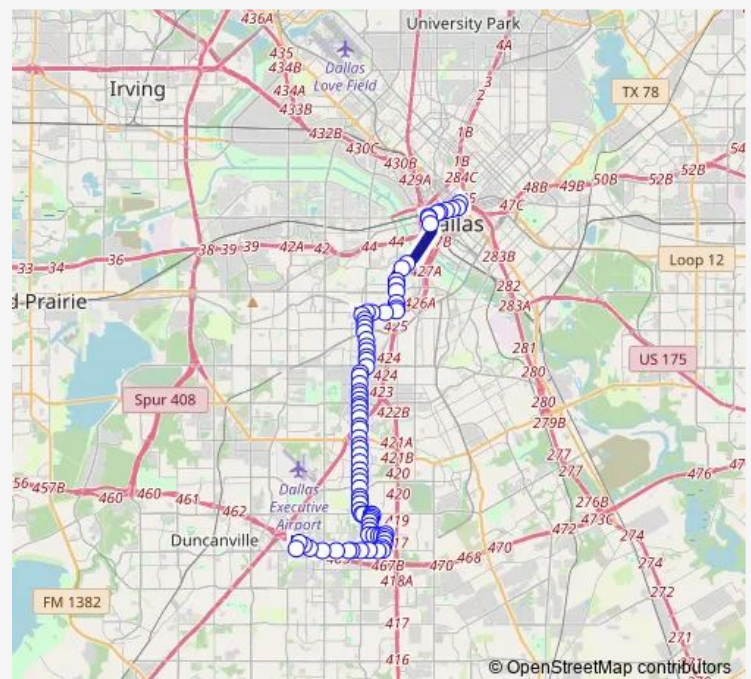

12th @ VAN Buren - W - Fs

12th @ Tyler - W - Mb

Polk Cutoff @ Page - S - Ns

Route schedule

CBD East Tc — Kirnwood @ Wheatland - S - Mb

Monday	04:35-00:40 ⁺¹
Tuesday	04:35-00:40 ⁺¹
Wednesday	04:35-00:40 ⁺¹
Thursday	04:35-00:40 ⁺¹
Friday	04:35-00:40 ⁺¹
Saturday	04:35-00:35 ⁺¹
Sunday	04:35-00:35 ⁺¹

Route info

Direction: CBD East Tc

Stops: 86

Trip Duration: 1 hour 1 min

047 — Polk

Tyler @ Pembroke - S - Ns

Tyler @ Burlington - S - Ns

Tyler @ Clarendon - S - Ns