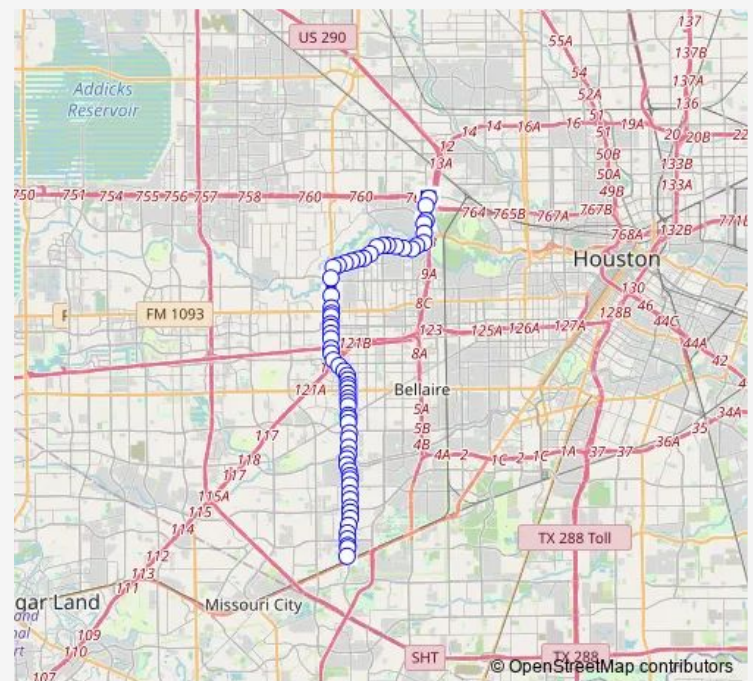

Hillcroft Ave @ Portal Dr

Hillcroft Ave @ Bankside Dr

Hillcroft Ave @ Willowbend Blvd

Hillcroft Ave @ Cheena Dr

Hillcroft Ave @ Yarwell Dr

Hillcroft Ave @ Rutherglenn Dr

Hillcroft Ave @ Braesheather Dr

Hillcroft Ave @ Braeswood Blvd

Hillcroft Ave @ Birdwood Rd

### Route schedule

Green Craig Dr @ Hillcroft Ave — Northwest Transit Center - Platform 2

Monday 05:00-22:50

Tuesday 05:00-22:50

Wednesday 05:00-22:50

Thursday 05:00-22:50

Friday 05:00-22:50

Saturday 05:30-23:00

### Route info

Direction: Green Craig Dr @ Hillcroft Ave

Stops: 69

Trip Duration: 0 hour 46 min

047 — Hillcroft

Hillcroft Ave @ Jackwood St

Hillcroft Ave @ Indigo St

Hillcroft Ave @ Beechnut St