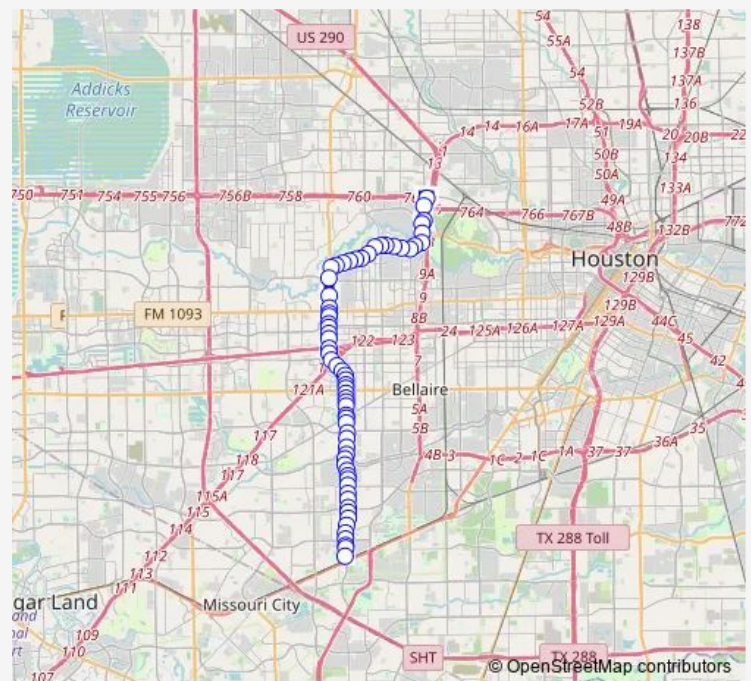

## Bus 047 Hillcroft

[Go to website](#)

**Direction**  
 Green Craig Dr @ Hillcroft Ave — Northwest Transit Center - Platform 2

69 stops

[Open route schedule](#)

- Green Craig Dr @ Hillcroft Ave
- Green Craig Dr @ Dunlap St
- Dunlap St @ Fonmeadow Dr
- Dunlap St @ Fonmeadow Dr Mb
- Alvarado Dr @ Hillcroft Ave
- Hillcroft Ave @ Densmore Dr
- Hillcroft Ave @ W Airport Blvd
- Hillcroft Ave @ Dryad Dr
- Hillcroft Ave @ Ludington Dr
- Hillcroft Ave @ Burlinghall Dr
- Hillcroft Ave @ Mcknight St
- Hillcroft Ave @ Belfort Ave
- Hillcroft Ave @ Portal Dr
- Hillcroft Ave @ Bankside Dr
- Hillcroft Ave @ Willowbend Blvd
- Hillcroft Ave @ Cheena Dr
- Hillcroft Ave @ Yarwell Dr
- Hillcroft Ave @ Rutherglenn Dr
- Hillcroft Ave @ Braesheather Dr
- Hillcroft Ave @ Braeswood Blvd
- Hillcroft Ave @ Birdwood Rd

### Route schedule

Green Craig Dr @ Hillcroft Ave — Northwest Transit Center - Platform 2

Monday	05:00-22:50
Tuesday	05:00-22:50
Wednesday	05:00-22:50
Thursday	05:00-22:50
Friday	05:00-22:50
Saturday	05:30-23:00
Sunday	05:30-23:00

### Route info

Direction: Green Craig Dr @ Hillcroft Ave

Stops: 69

Trip Duration: 0 hour 46 min

047 — Hillcroft

Hillcroft Ave @ Jackwood St

Hillcroft Ave @ Indigo St

Hillcroft Ave @ Beechnut St

Hillcroft Ave @ Hazen St

Hillcroft Ave @ Bissonnet St

Hillcroft Ave @ Evergreen

Hillcroft Ave @ Neff St

Hillcroft Ave @ Jessamine St

Hillcroft Ave @ Edgemoor Dr

Hillcroft Ave @ Bellaire Blvd

Hillcroft Ave @ Dashwood Dr