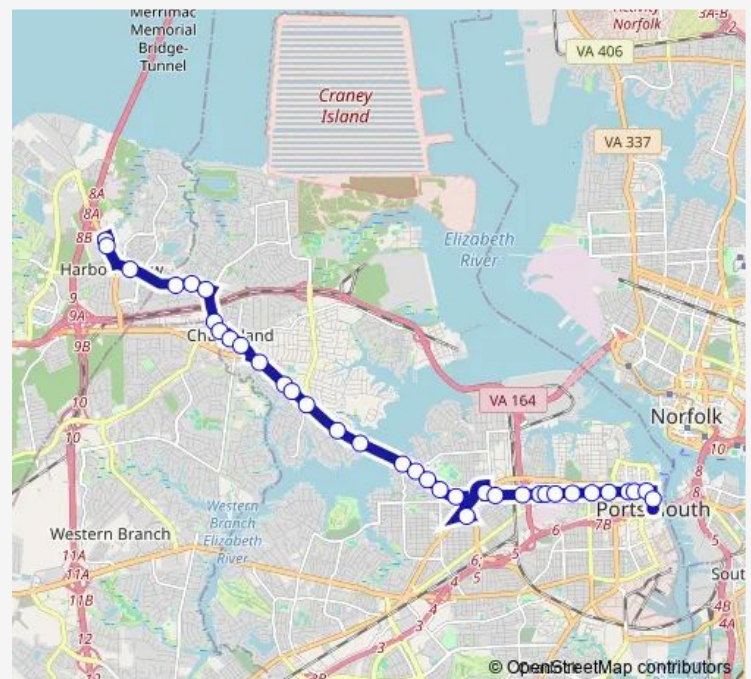

### Route schedule

Crawford & County — College & Lake View

Monday 06:06-21:06

Tuesday 06:06-21:06

Wednesday 06:06-21:06

Thursday 06:06-21:06

Friday 06:06-21:06

Saturday 06:06-21:06

### Route info

Direction: Crawford & County

Stops: 31

Trip Duration: 0 hour 37 min

047 — High St

High & Dogwood

High & BON Secours

Churchland & Tyre Neck

## Direction

College & Lake View — Crawford & County

35 stops

[Open route schedule](#)

College & Lake View

College & Lake View

Hampton Roads & Respass Beach

Towne Point & Magnolia