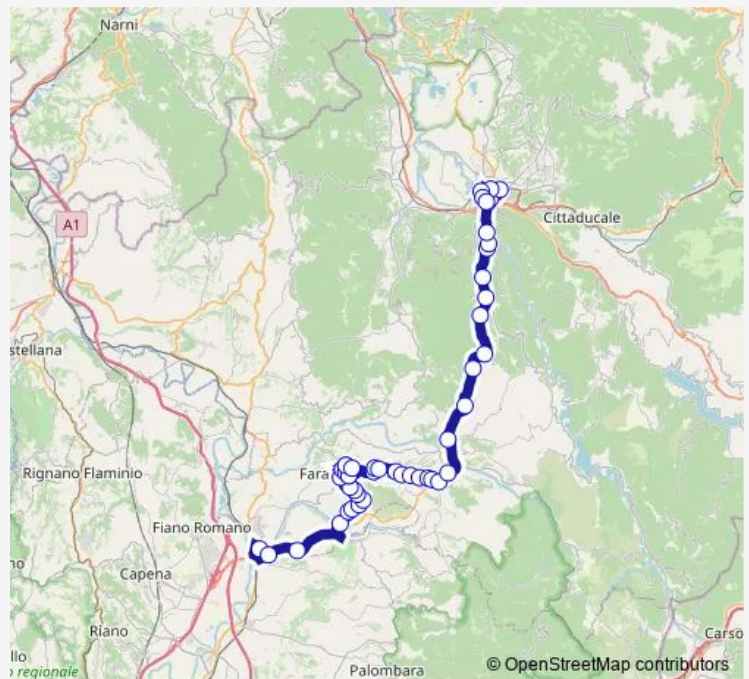

### Route schedule

MONTELIBRETTI | Stazione FS # f9958 — Rieti | Via Sasseti Via Salaria # f1075

Monday —

Tuesday —

Wednesday —

Thursday —

Friday —

Saturday 06:20

### Route info

Direction: MONTELIBRETTI | Stazione FS # f9958

Stops: 47

Trip Duration: 1 hour 30 min

Passo Corese - Rieti # Pg25a

TOFFIA | Via Farnese Strada Colli Pecorini # f9872

TOFFIA | Pecorini # f9873