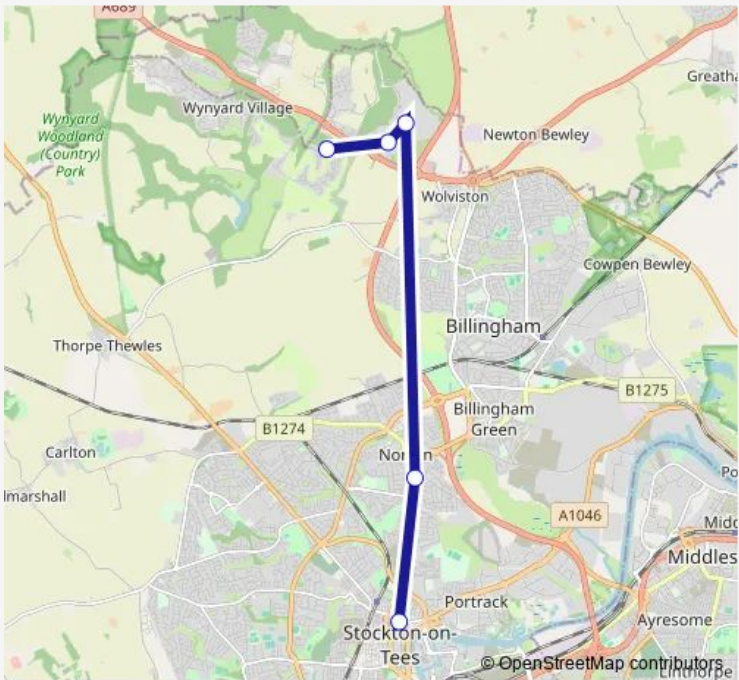

Bus X41 Stockton High Street - Wynyard

[Go to website](#)

Direction
 Amazon — High Street Stand C
 21 stops
[Open route schedule](#)

- Amazon
- Cleveland Police
- Wynyard Park House
- Goldcrest Crescent
- Bloomfield Drive
- Bloomfield Drive
- Goldcrest Crescent
- North Lodges
- Poppy Close
- Butterwick Grove
- Swainston Close
- Black Wood
- Gledstone
- Delamere
- The Stables
- Castlereagh
- Wellington Drive
- Mountstewart
- Wynyard Business Park Entrance Roundabout
- Army Reserve Centre
- High Street Stand C

Route info
 Direction: Amazon
 Stops: 21
 Trip Duration: 0 hour 32 min

X41 — Stockton High Street - Wynyard **BusMaps**

Direction

High Street Stand X — Mountstewart

5 stops

[Open route schedule](#)

High Street Stand X

Army Reserve Centre

Amazon

Wynyard Park House

Mountstewart

Route schedule

High Street Stand X — Mountstewart

| | |
|-----------|-------------|
| Monday | 06:40-16:55 |
| Tuesday | 06:40-16:55 |
| Wednesday | 06:40-16:55 |
| Thursday | 06:40-16:55 |
| Friday | 06:40-16:55 |
| Saturday | 08:25-16:55 |
| Sunday | — |

Route info

Direction: High Street Stand X

Stops: 5

Trip Duration: 0 hour 17 min

X41 Bus time schedules and route maps are available in an offline PDF at busmaps.com. Use the busmaps.com website to see live bus times, train schedule or subway schedule, and step-by-step directions for all public transit in Stockton-on-Tees