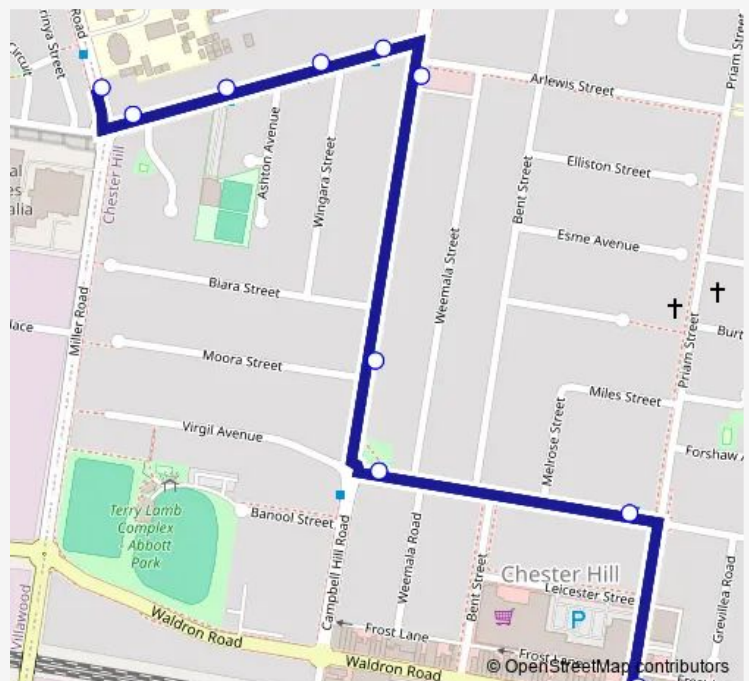

School Bus S400 Chester Hill HS to Chester Hill Station

[Go to website](#)

Direction

Chester Hill High School, Miller Rd — Waldron Rd Opp Chester Hill Post Office

11 stops

[Open route schedule](#)

- Chester Hill High School, Miller Rd
- Curtis Rd At Larkview Av
- Curtis Rd Opp Ashton Av
- Curtis Rd Opp Wingara St
- Curtis Rd Before Campbell Hill Rd
- Campbell Hill Rd At Arlewis St
- Campbell Hill Rd Opp Moora St
- Russ Wheeler Reserve, Virgil Av
- Virgil St At Priam St
- Priam St At Waldron Rd
- Waldron Rd Opp Chester Hill Post Office

Route schedule

Chester Hill High School, Miller Rd — Waldron Rd Opp Chester Hill Post Office

Monday	14:35
Tuesday	14:35
Wednesday	—
Thursday	—
Friday	—
Saturday	—
Sunday	—

Route info

Direction: Chester Hill High School, Miller Rd

Stops: 11

Trip Duration: 0 hour 7 min

S400 — Chester Hill HS to Chester Hill Station **BusMaps**

S400 School Bus time schedules and route maps are available in an offline PDF at busmaps.com. Use the busmaps.com website to see live bus times, train schedule or subway schedule, and step-by-step directions for all public transit in Parramatta