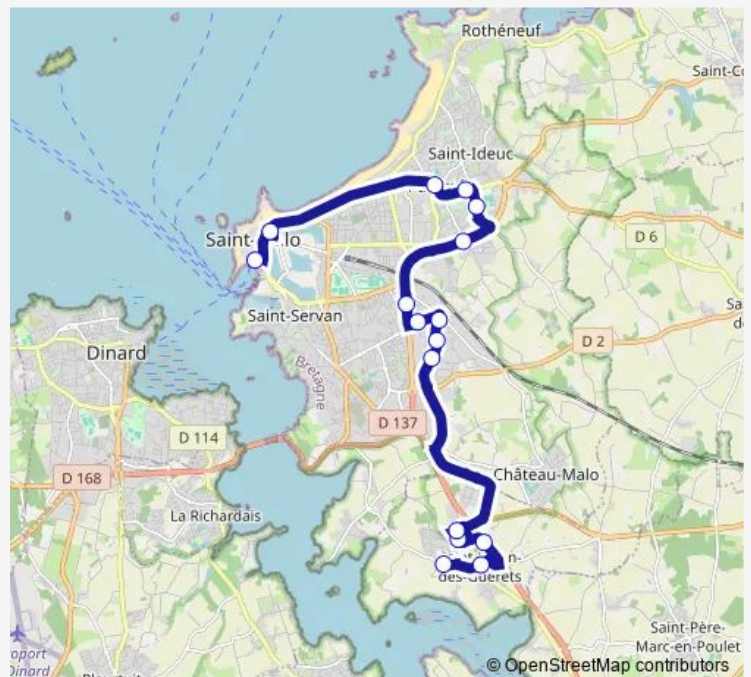

Petit Paramé

Henri Lemarié

Paramé Cimetière

Paramé Mairie

Intra-Muros

Porte de Dinan

Route schedule

Saint-Jouan Stade — Porte de Dinan

Monday 07:15

Tuesday 07:15

Wednesday 07:15

Thursday 07:15

Friday 07:15

Saturday —

Sunday —

Route info

Direction: Saint-Jouan Stade

Stops: 16

Trip Duration: 0 hour 40 min

S400 — Saint-Malo - Saint-Jouan

S400 Bus time schedules and route maps are available in an offline PDF at busmaps.com. Use the busmaps.com website to see live bus times, train schedule or subway schedule, and step-by-step directions for all public transit in Saint-Malo