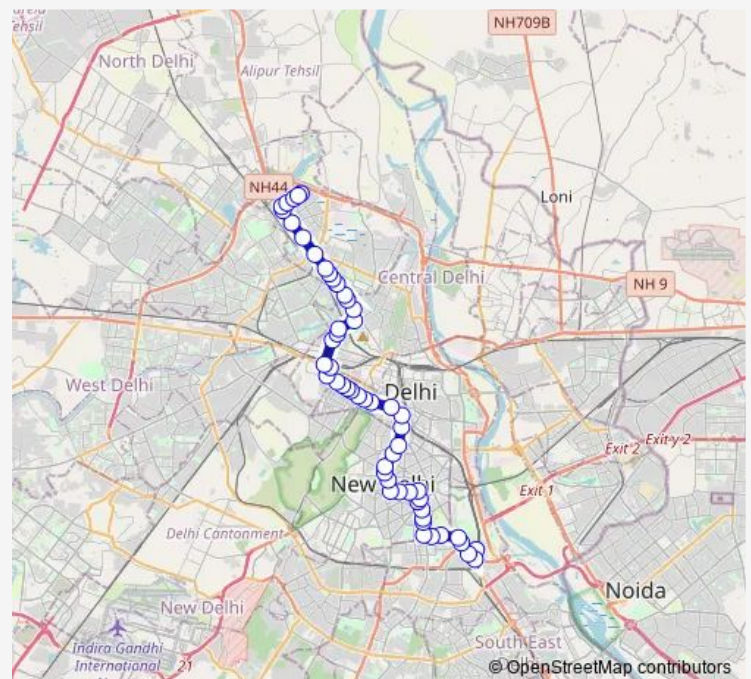

### Route schedule

Nizamuddin Railway Station — C-D Block Jahangir Puri

Monday 05:30-22:40

Tuesday 05:30-22:40

Wednesday 05:30-22:40

Thursday 05:30-22:40

Friday 05:30-22:40

Saturday 05:30-22:40

### Route info

Direction: Nizamuddin Railway Station

Stops: 56

Trip Duration: 1 hour 45 min

181up

BusMaps

Regal

Marina