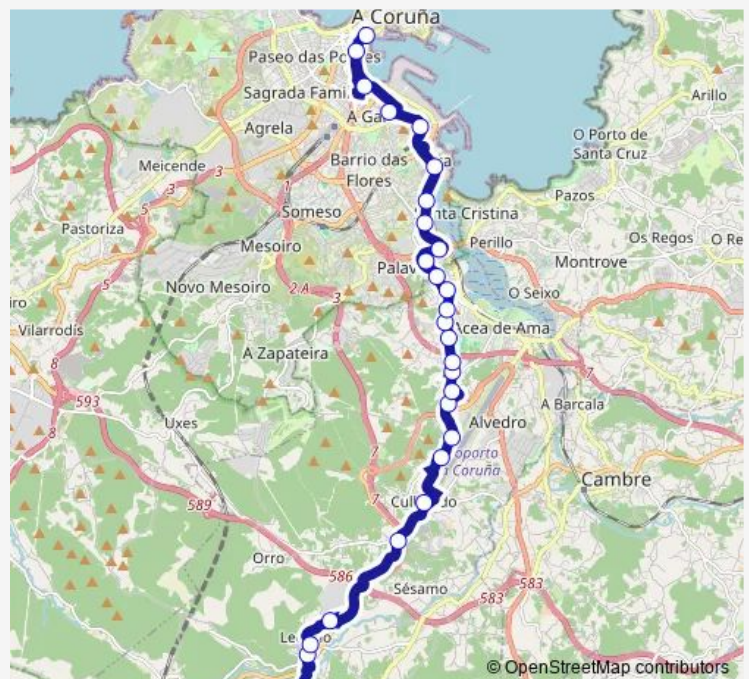

Thursday 11:25-21:25

Friday 11:25-21:25

Saturday —

Sunday —

Route info

Direction: Peiro Canteiro

Stops: 28

Trip Duration: 0 hour 48 min