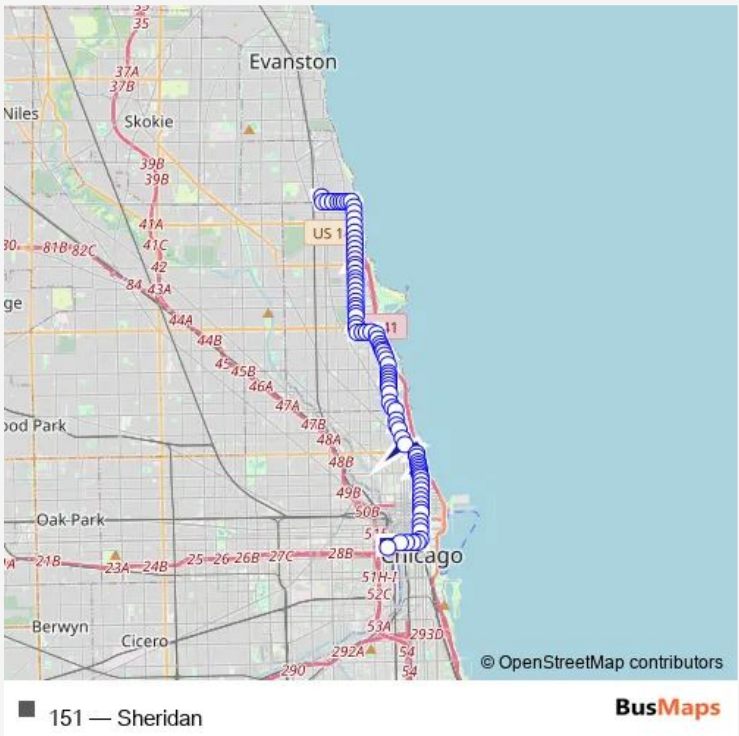

## Bus 151 Sheridan

[Go to website](#)

**Direction**  
 Belmont & Halsted Terminal — Union Station Transit Center

46 stops

[Open route schedule](#)

- Belmont & Halsted Terminal
- Belmont & Orchard
- Belmont & Broadway
- Belmont & Pine Grove
- Belmont & Sheridan
- Sheridan & Briar
- Sheridan & Barry
- Sheridan & Wellington
- Sheridan & Oakdale
- Sheridan & Surf
- Sheridan & Diversey
- Stockton & Wrightwood
- Stockton & Roslyn
- Stockton & Arlington
- Stockton & Fullerton
- Stockton & Webster
- Stockton & Dickens
- Stockton & Armitage
- Stockton & Lincoln
- Stockton & LaSalle
- Lake Shore & North Ave

Route schedule

Belmont & Halsted Terminal — Union Station Transit Center

Monday	—
Tuesday	—
Wednesday	—
Thursday	—
Friday	—
Saturday	15:05-17:26
Sunday	15:59-18:04

Route info

Direction: Belmont & Halsted Terminal

Stops: 46

Trip Duration: 0 hour 51 min

Lake Shore & Burton

Lake Shore & Schiller

Lake Shore & Banks

Lake Shore & Goethe

Lake Shore & Scott

Lake Shore & Division

Michigan & Illinois

Michigan & Hubbard (Wrigley Bldg.)

Michigan & South Water

Michigan & Lake/Randolph

Michigan & Washington

Michigan & Monroe

Adams & Wabash

Adams & State