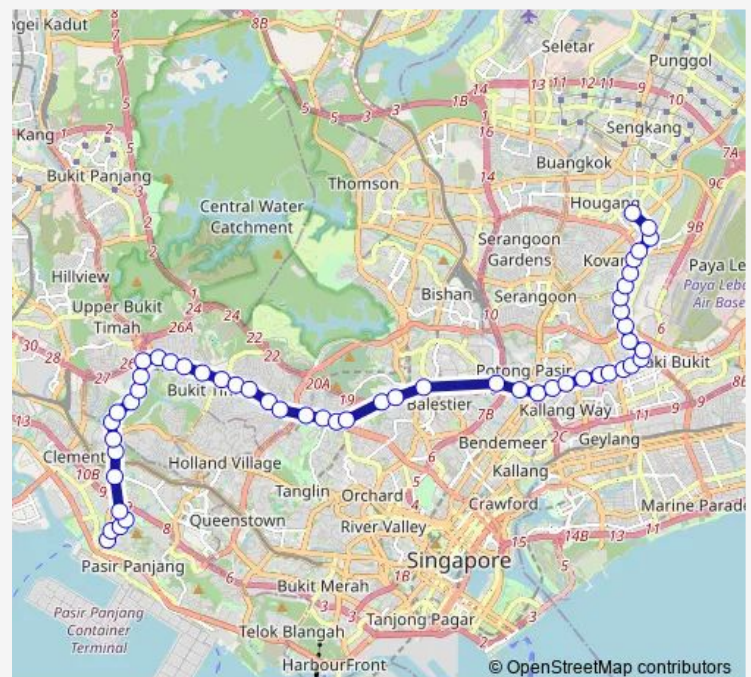

Thursday 06:15

Friday 06:15

Saturday 06:30

Sunday 06:30

Route info

Direction: Kent Ridge Ter

Stops: 53

Trip Duration: 1 hour 42 min

151

BusMaps

Opp Tan Kah Kee Stn

Opp Coronation Plaza

Opp Botanic Gdns Stn

Aft Kheam Hock Rd

Aft Dunkirk Ave

Raffles Town Club