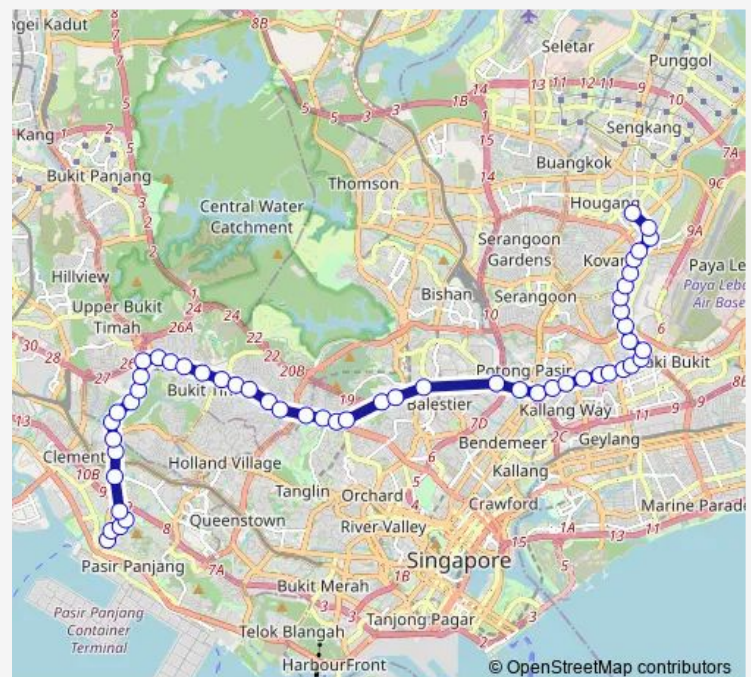

### Route schedule

Kent Ridge Ter — Hougang Ctrl Int

Monday 06:15

Tuesday 06:15

Wednesday 06:15

Thursday 06:15

Friday 06:15

Saturday 06:30

### Route info

Direction: Kent Ridge Ter

Stops: 53

Trip Duration: 1 hour 42 min

151

BusMaps

Opp Tan Kah Kee Stn

Opp Coronation Plaza