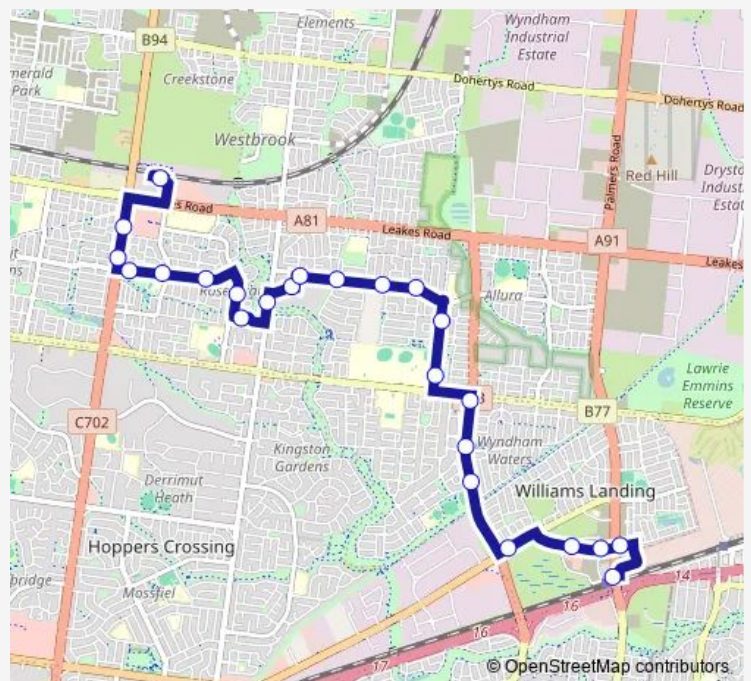

Bus 151 Tarneit Station - Williams Landing Station

[Go to website](#)

Direction

Tarneit Station (Tarneit) — Williams Landing Station (Williams Landing)

24 stops

[Open route schedule](#)

- Tarneit Station (Tarneit)
- Tarneit Central Shopping Centre/Derrimut Rd (Tarneit)
- Watagan St/Derrimut Rd (Tarneit)
- Parklea Way/Baden Powell Dr (Tarneit)
- Baden Powell College Tarneit Campus/Baden Powell Dr (Tarneit)
- Fairview Pde/Baden Powell Dr (Tarneit)
- Homestead Ave/Rose Grange Bvd (Tarneit)
- Laurel Ave/Thomas Carr Dr (Tarneit)
- Andrew Rd/Morris Rd (Truganina)
- Taronga Rd/Andrew Rd (Truganina)
- Cabarita St/Westmeadows Lane (Truganina)
- Stony Brook Dr/Westmeadows Lane (Truganina)
- Cornell Rd/Westmeadows Lane (Truganina)
- Botanical Dr/Westmeadows Lane (Truganina)
- Vanderbilt Ave/Marquands Rd (Truganina)
- Westbourne Grammar School/Marquands Rd (Truganina)
- Sayers Rd/Forsyth Rd (Truganina)
- Waterways Bvd/Forsyth Rd (Truganina)
- Federation Bvd/Forsyth Rd (Truganina)
- Forsyth Rd/Ashcroft Ave (Williams Landing)

Route info

Direction: Tarneit Station (Tarneit)

Stops: 24

Trip Duration: 0 hour 22 min

151 — Tarneit Station - Williams Landing Station

Ross St/Overton Rd (Williams Landing)

Kendall St/Overton Rd (Williams Landing)

Palmers Rd/Overton Rd (Williams Landing)

Williams Landing Station (Williams Landing)

Direction

Williams Landing Station (Williams Landing) — Tarneit Station (Tarneit)

21 stops

[Open route schedule](#)

Williams Landing Station (Williams Landing)

Wednesday 05:39-21:34

Thursday 05:39-21:34

Friday 05:39-21:34

Saturday 07:24-21:34

Sunday 07:24-21:34

Route info

Direction: Williams Landing Station (Williams Landing)

Stops: 21