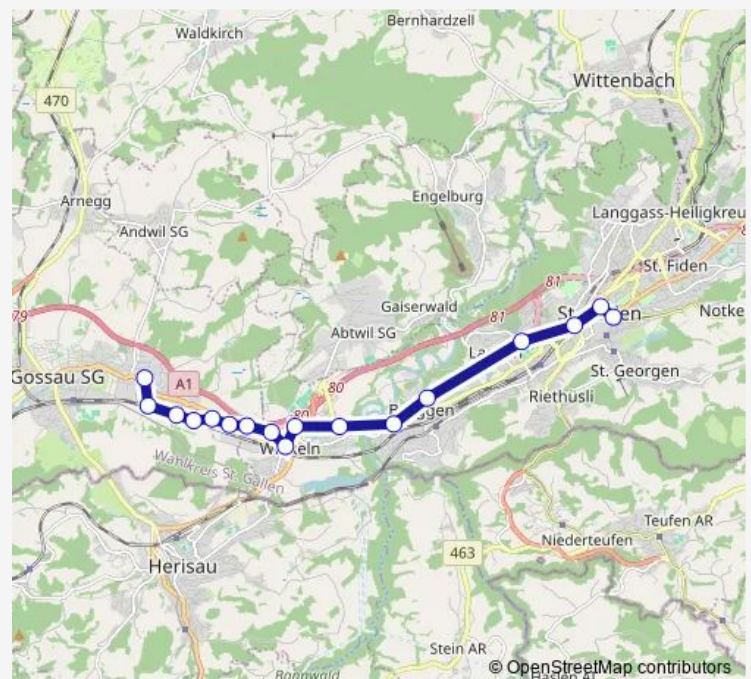

Gossau SG, Mettendorf — St. Gallen, Spisertor (Bus)

Monday 05:05

Tuesday 05:05

Wednesday 05:05

Thursday 05:05

Friday 05:05

Saturday 05:06

Sunday —

Route info

Direction: Gossau SG, Mettendorf

Stops: 17

Trip Duration: 0 hour 27 min

151 — B 151

Direction

Gossau SG, Mettendorf — St. Gallen, Marktplatz Bohl

24 stops

Thursday —

Friday —

Saturday 07:16

Sunday —

Route info

Direction: Gossau SG, Mettendorf

Stops: 17

Trip Duration: 0 hour 27 min