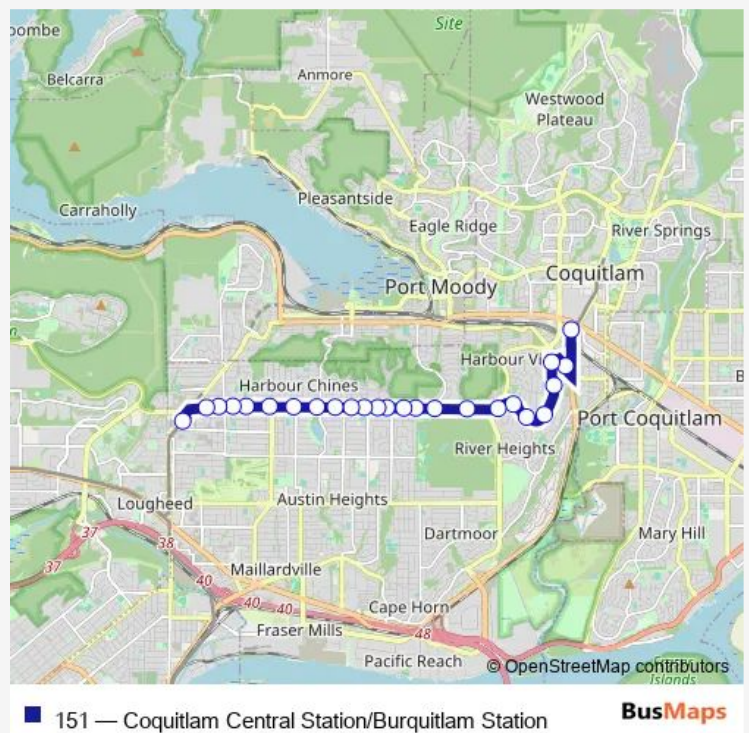

Bus 151 Coquitlam Central Station/Burquitlam Station

[Go to website](#)

Direction
 Coquitlam Central Station @ Bay 10 — Burquitlam Station @ Bay 1
 25 stops
[Open route schedule](#)

- Coquitlam Central Station @ Bay 10
- Westbound Dewdney Trunk Rd @ Lougheed Hwy
- Southbound Ranch Park Way @ Norman Ave
- Southbound Spuraway Ave @ 3000 Block
- Southbound Spuraway Ave @ Pasture Circle
- Westbound Spuraway Ave @ Starlight Way
- Westbound Spuraway Ave @ Armada St
- Westbound Spuraway Ave @ Pinnacle St
- Westbound Como Lake Ave @ 2500 Block
- Westbound Como Lake Ave @ Seymour Dr
- Westbound Como Lake Ave @ Thermal Dr
- Westbound Como Lake Ave @ Custer Court
- Westbound Como Lake Ave @ Linton St
- Westbound Como Lake Ave @ Prospect St
- Westbound Como Lake Ave @ Poirier St
- Westbound Como Lake Ave @ Wasco St
- Westbound Como Lake Ave @ Crestwood Dr
- Westbound Como Lake Ave @ Gatensbury St
- Westbound Como Lake Ave @ Porter St
- Westbound Como Lake Ave @ Blue Mountain St
- Westbound Como Lake Ave @ Townley St

Route info
 Direction: Coquitlam Central Station @ Bay 10
 Stops: 25
 Trip Duration: 0 hour 17 min

Westbound Como Lake Ave @ Banting St

Westbound Como Lake Ave @ Robinson St

Westbound Como Lake Ave @ Dogwood St

Burquitlam Station @ Bay 1

Direction

Westbound Como Lake Ave @ 2500 Block — Burquitlam Station @ Bay 1

24 stops

[Open route schedule](#)

Westbound Como Lake Ave @ 2500 Block

Westbound Como Lake Ave @ Seymour Dr

Route info

Direction: Burquitlam Station @ Bay 3

Stops: 27

Trip Duration: 0 hour 19 min

Northbound Ranch Park Way @ Norman Ave

Westbound Dewdney Trunk Rd @ Norman Ave

Coquitlam Central Station @ Bay 10

151 Bus time schedules and route maps are available in an offline PDF at busmaps.com. Use the busmaps.com website to see live bus times, train schedule or subway schedule, and step-by-step directions for all public transit in Port Moody