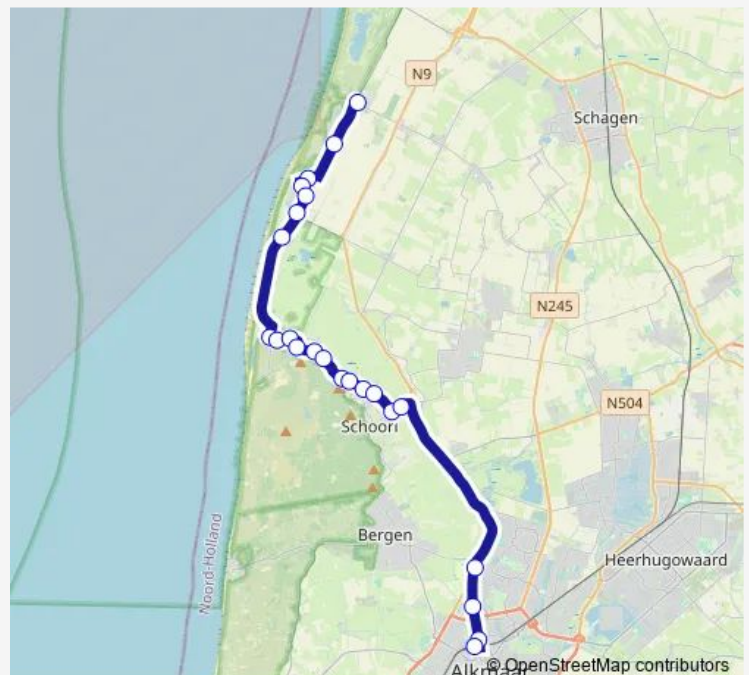

Thursday 06:43-18:24

Friday 06:43-18:24

Saturday —

Sunday —

Route info

Direction: Alkmaar, Station

Stops: 23

Trip Duration: 0 hour 36 min

151 — Alkmaar Station - Petten

Petten, Energy and Health Campus

St. Maartenszee, Goudvis

Direction

St. Maartenszee, Goudvis — Alkmaar, Station

23 stops

[Open route schedule](#)

St. Maartenszee, Goudvis