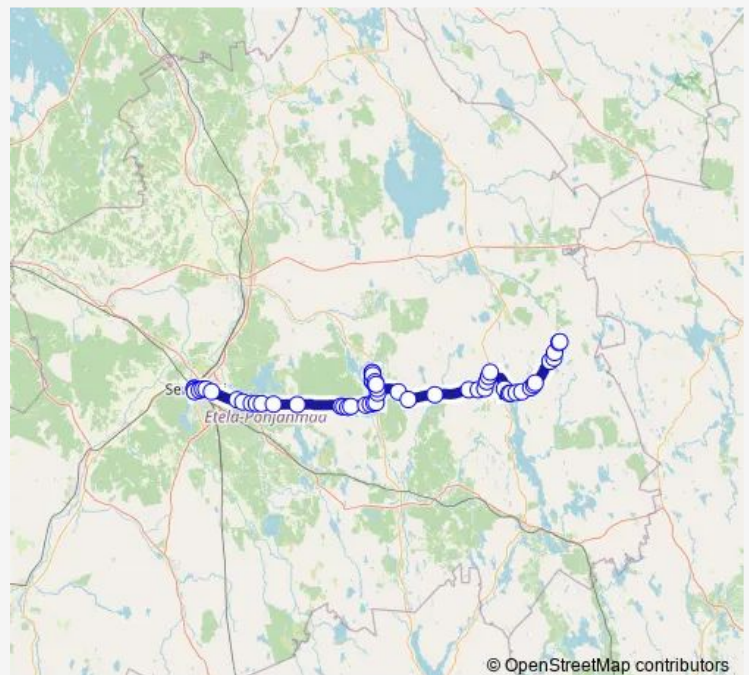

Friday —

Saturday 10:00

Sunday —

Route info

Direction: Soini st1

Stops: 54

Trip Duration: 1 hour 30 min

© OpenStreetMap contributors