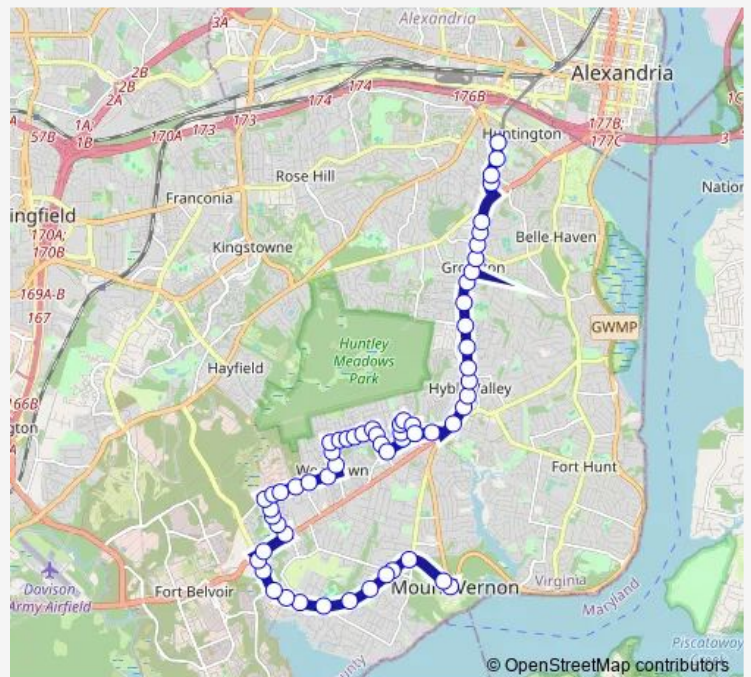

North Kings Hwy and Fairhaven Ave

North Kings Hwy and School St

Richmond Hwy and South Kings Hwy

Richmond Hwy and Franklin St

Richmond Hwy and Dawn Dr

Richmond HWY @ Southgate Dr

Richmond Hwy and Schooley Dr

Richmond Hwy and Groveton St

Richmond Hwy and Collard St

Richmond Hwy and Hollyhill Rd

Richmond Hwy and Lockheed Blvd

Richmond Hwy and Arlington Dr

Richmond Hwy and Woodlawn Ter

Richmond Hwy and Fordson Rd

Richmond Hwy and Belford Dr

Richmond HWY @ Sherwood Hall L

Richmond Hwy and Ladson Ln

Buckman Rd and Rolling Hills Ave

**Route schedule**

Huntington Metro — Mt Vernon Estate

Monday	05:00-22:30
Tuesday	05:00-22:30
Wednesday	05:00-22:30
Thursday	05:00-22:30
Friday	05:00-22:30
Saturday	05:30-22:30
Sunday	05:30-22:30

**Route info**

Direction: Huntington Metro

Stops: 63

Route Duration: 0 hour 51 min

151 — Engleside - Mt Vernon

Buckman Rd and Janna Lee Ave

Tamarind St and Laramie Pl

Seven Woods Dr and Sausalito Pl