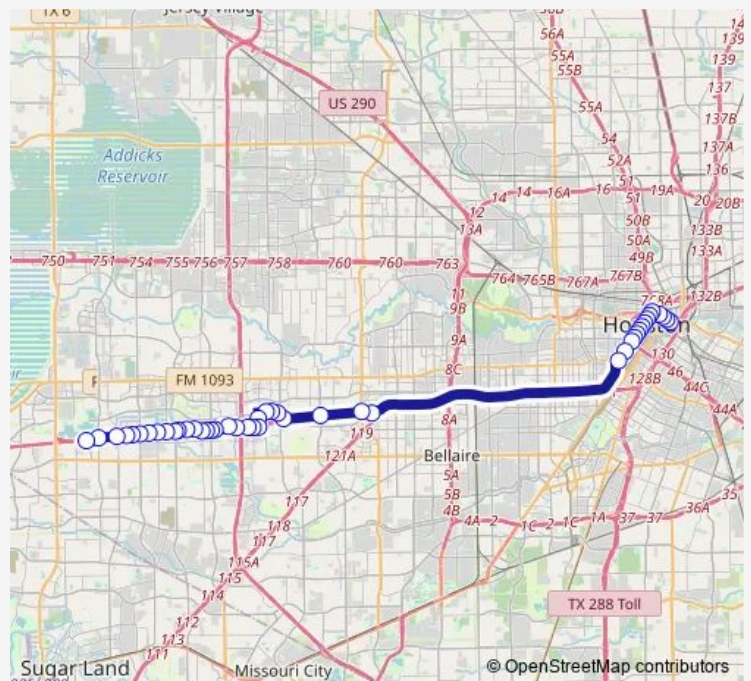

Smith St @ Jefferson St

Smith St @ Pierce St

Smith St @ Mcgowen St

Smith St @ Elgin St

Hillcroft Park & Ride

Westpark Dr @ Hillcroft Ave

Westpark Dr @ Fondren Rd

Gessner Park & Ride

Westpark Dr @ S Gessner Rd

Westpark Dr @ Gessner Rd

Route schedule

Congress St @ La Branch St — Mission Bend Transit Center

Monday	06:15-19:00
Tuesday	06:15-19:00
Wednesday	06:15-19:00
Thursday	06:15-19:00
Friday	06:15-19:00
Saturday	—
Sunday	—

Route info

Direction: Congress St @ La Branch St

Stops: 45

Trip Duration: 1 hour 0 min

151 — Westpark Express BusMaps

Westpark Dr @ Woodchase Dr

Briarpark Dr @ Westoffice Dr

Ranchester Dr @ Harwin Dr

Harwin Dr @ Corporate Dr

Harwin Dr @ Sovereign Dr

Harwin Dr @ Rogerdale Rd

Westchase Park & Ride

Harwin Dr @ Kenwall Dr

Harwin Dr @ Wilcrest Dr

Harwin Dr @ Baynard St

Harwin Dr @ Boone Rd