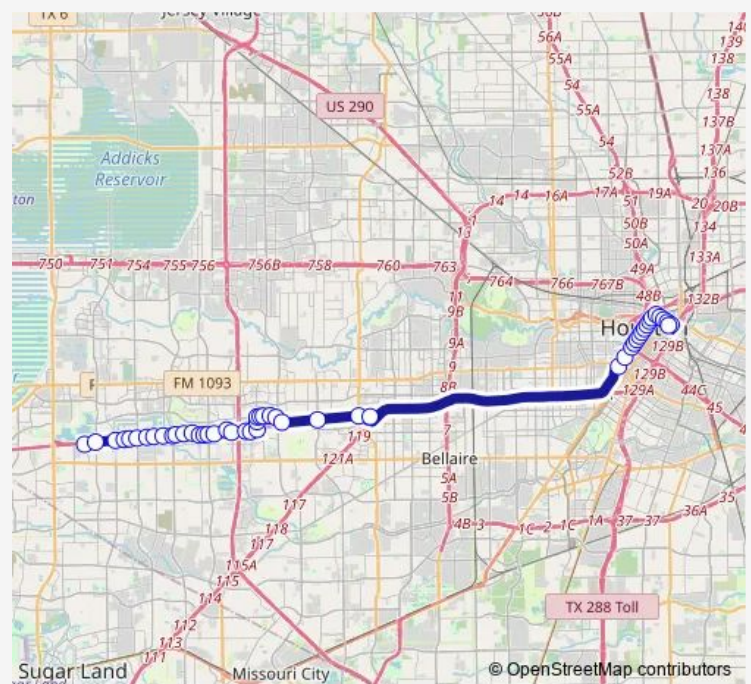

Smith St @ Ruthven St Mb

Smith St @ Jefferson St

Smith St @ Pierce St

Smith St @ McGowen St

Smith St @ Elgin St

Hillcroft Park & Ride

Westpark Dr @ Hillcroft Ave

Westpark Dr @ Fondren Rd

Gessner Park & Ride

Westpark Dr @ S Gessner Rd

Westpark Dr @ Gessner Rd

Route schedule

Congress St @ La Branch St — Mission Bend Transit Center

Monday 06:15-19:00

Tuesday 06:15-19:00

Wednesday 06:15-19:00

Thursday 06:15-19:00

Friday 06:15-19:00

Saturday —

Sunday —

Route info

Direction: Congress St @ La Branch St

Stops: 45

Trip Duration: 1 hour 3 min

151 — Westpark Express

Westpark Dr @ Woodchase Dr

Briarpark Dr @ Westoffice Dr

Ranchester Dr @ Harwin Dr

Harwin Dr @ Corporate Dr

Harwin Dr @ Sovereign Dr

Harwin Dr @ Rogerdale Rd

Westchase Park & Ride