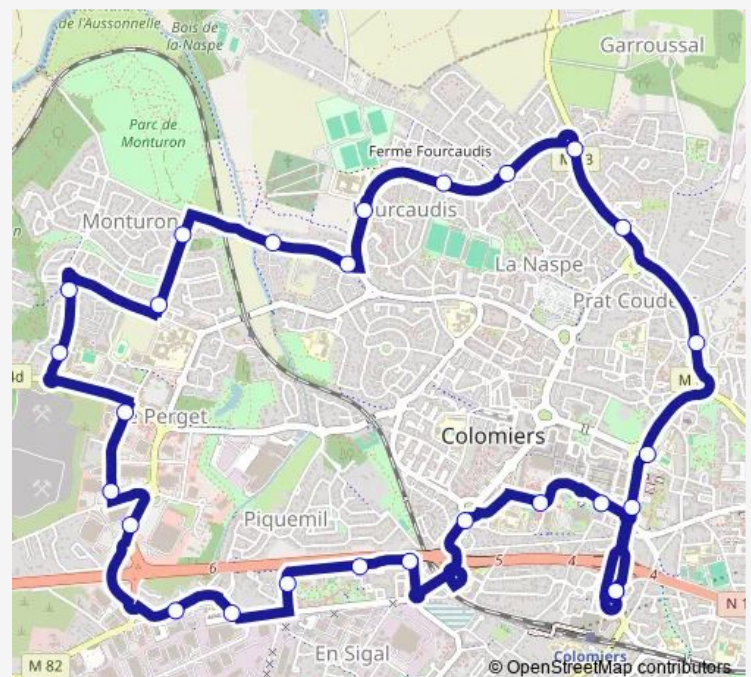

### Route schedule

Colomiers Gare Sncf — Colomiers Gare Sncf

Monday 06:13-20:10

Tuesday 06:13-20:10

Wednesday 06:13-20:10

Thursday 06:13-20:10

Friday 06:13-20:10

Saturday 07:15-18:55

### Route info

Direction: Colomiers Gare Sncf

Stops: 27

Trip Duration: 0 hour 31 min

Bigorre

Tucol

Gers

Hall Comminges