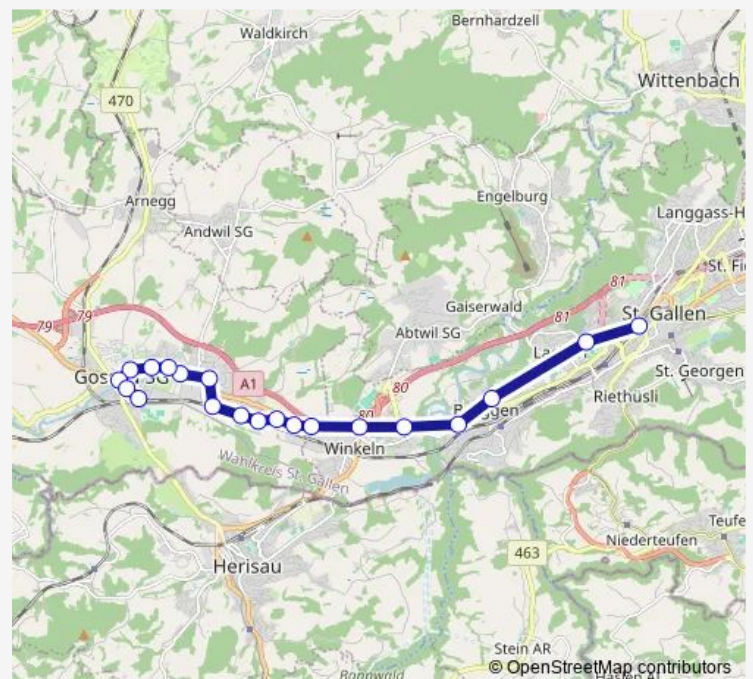

Route schedule

St. Gallen, Bahnhof — Gossau SG, Bahnhof

Monday 20:45-22:45

Tuesday 20:45-22:45

Wednesday 20:45-00:45⁺¹

Thursday 20:45-00:45⁺¹

Friday 20:45-00:45⁺¹

Saturday 18:45-00:45⁺¹

Sunday —

Route info

Direction: St. Gallen, Bahnhof

Stops: 18

Trip Duration: 0 hour 23 min

151 — B 151

BusMaps

Direction