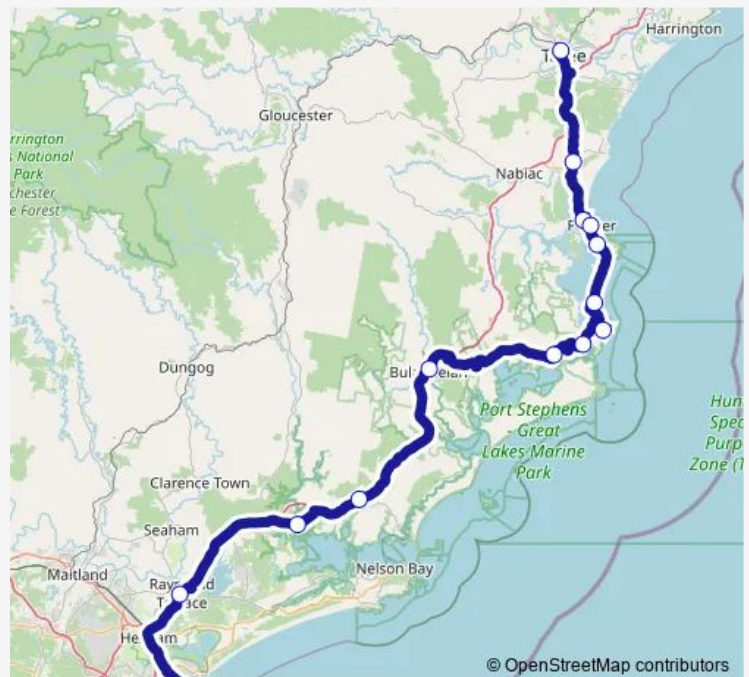

Customs House, Set Down

Route schedule

Taree Station, Coach Bay — Customs House, Set Down

Monday 07:00

Tuesday 07:00

Wednesday 07:00

Thursday 07:00

Friday 07:00

Saturday 07:00

Sunday 07:00

Route info

Direction: Taree Station, Coach Bay

Stops: 15

Trip Duration: 3 hour 25 min

Direction

Customs House, Set Down — Taree Station, Coach Bay

15 stops

[Open route schedule](#)

Customs House, Set Down

Broadmeadow Coach Stop, Graham Rd

Raymond Terrace Coach Stop, Adelaide St

Karuah Coach Stop, Tarean Rd

Tea Gardens Turnoff Coach Stop

Bulahdelah Coach Stop, Booloombayt St

Thursday 16:45

Friday 16:45

Saturday 16:45

Sunday 16:45

Route info

Direction: Customs House, Set Down

Stops: 15

Trip Duration: 3 hour 30 min