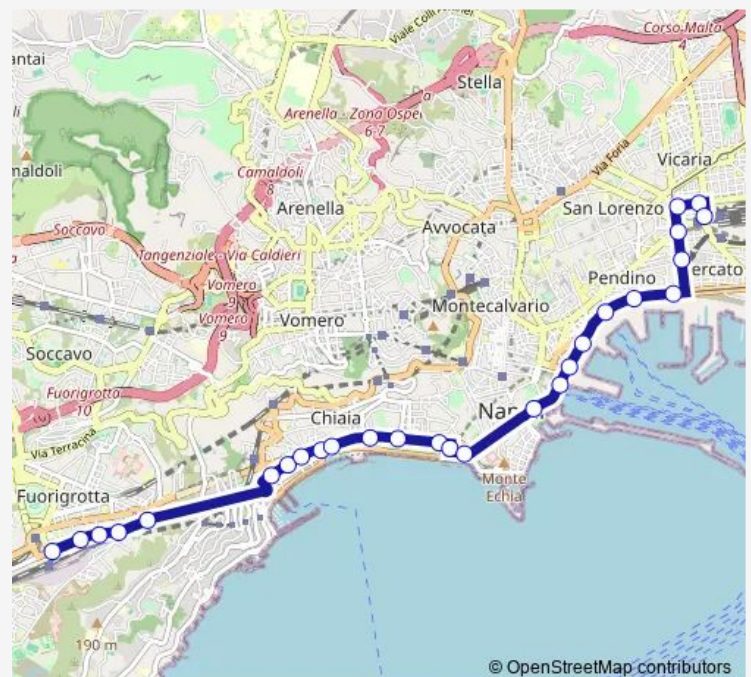

Thursday 06:00-23:45

Friday 06:00-23:45

Saturday 06:00-23:45

Sunday 06:00-23:45

Route info

Direction: Giulio Cesare - Tecchio

Stops: 27

Trip Duration: 1 hour 4 min

Marina - Torre Aragonese

Garibaldi - Circumvesuviana

Garibaldi

Principe Umberto

Firenze

Garibaldi - Attestamento

Direction

Garibaldi - Attestamento — Giulio Cesare - Tecchio

26 stops

[Open route schedule](#)

Garibaldi - Attestamento

Piazza Garibaldi

Garibaldi

Garibaldi - Circumvesuviana

Marina - Mercato

Marina - Duomo

Thursday 05:30-23:00

Friday 05:30-23:00

Saturday 05:30-23:00

Sunday 05:30-23:00

Route info

Direction: Garibaldi - Attestamento

Stops: 26

Trip Duration: 0 hour 59 min