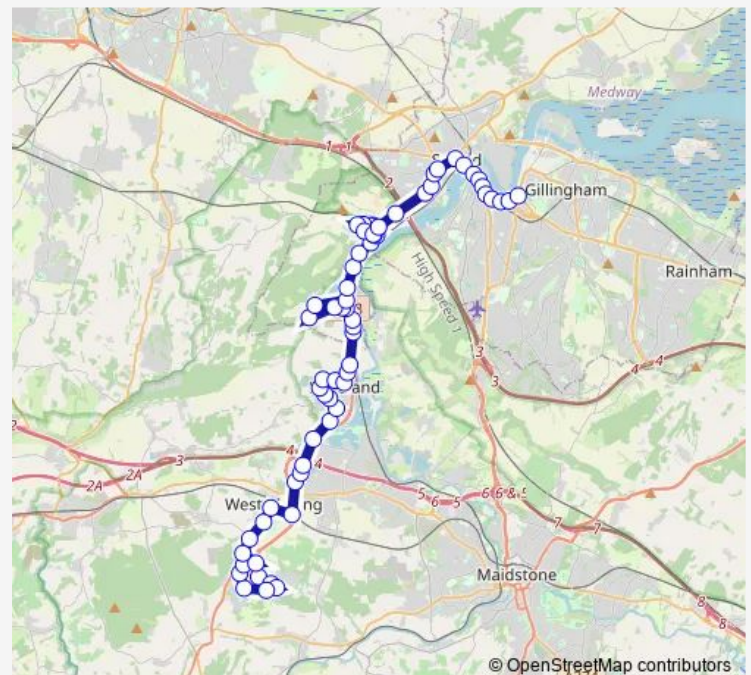

The Five Bells

Railway Station

Jade Hill

Route schedule

Town Hill Roundabout — Goldcrest Drive

Monday —

Tuesday —

Wednesday —

Thursday —

Friday —

Saturday —

Sunday 08:07-09:24

Route info

Direction: Town Hill Roundabout

Stops: 53

Trip Duration: 1 hour 2 min