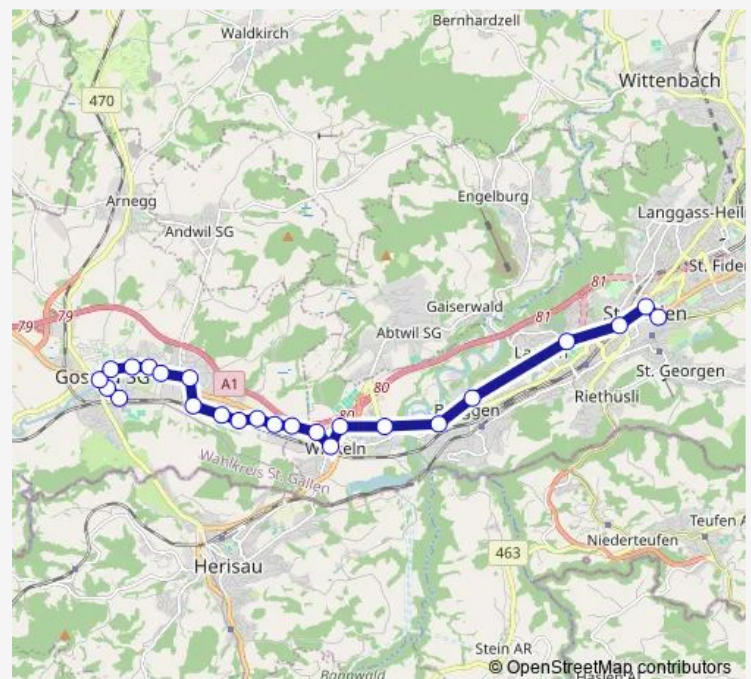

Thursday 03:43

Friday 03:43

Saturday —

Sunday —

Route info

Direction: Gossau SG, Mettendorf

Stops: 34

Trip Duration: 0 hour 33 min

151

BusMaps

St. Gallen, Bahnhof

St. Gallen, Poststrasse

St. Gallen, Marktplatz Bohl

St. Gallen, Theater

St. Gallen, Singenberg

St. Gallen, Kantonsspital