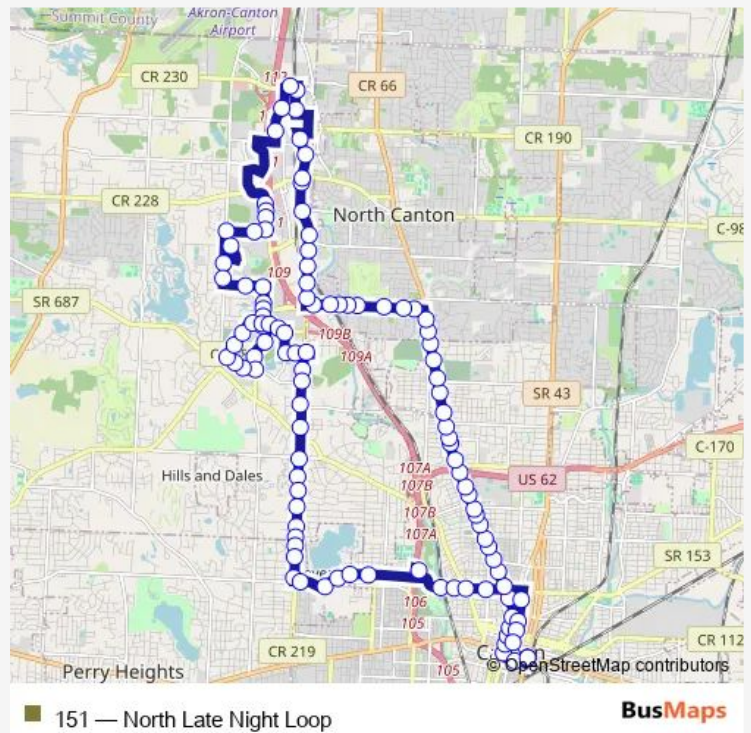

# Bus 151 North Late Night Loop

[Go to website](#)

**Direction**  
 Cornerstone Transit Center — Cornerstone Transit Center  
 113 stops  
[Open route schedule](#)

- Cornerstone Transit Center
- 2ND ST AND Market AVE Se
- 2ND ST AND Cleveland AVE Sw
- Cleveland AVE AND 2ND ST Nw
- Cleveland AVE AND 4TH ST Nw
- Cleveland AVE AND 6TH ST Nw
- Cleveland AVE AND 8TH ST Nw
- Cleveland AVE AND 10th ST Nw
- Cleveland AVE AND 12th ST Nw
- Cleveland AVE AND 14th ST Nw
- Cleveland AVE AND 15th ST Nw
- Cleveland AVE AND 17th ST Nw
- Cleveland AVE AND 18th ST Nw
- Cleveland AVE AND 20th ST Nw
- Cleveland AVE AND 22nd ST Nw
- Cleveland AVE AND 25th ST Nw
- Cleveland AVE AND 26th ST Nw
- Cleveland AVE AT Main Post Office
- Cleveland AVE AND 28th ST Nw
- Cleveland AVE AND 30th ST Nw
- Cleveland AVE AND Rachel ST Nw

Route schedule  
 Cornerstone Transit Center — Cornerstone Transit Center

Monday	21:45-00:45 <sup>+1</sup>
Tuesday	21:45-00:45 <sup>+1</sup>
Wednesday	21:45-00:45 <sup>+1</sup>
Thursday	21:45-00:45 <sup>+1</sup>
Friday	21:45-00:45 <sup>+1</sup>
Saturday	21:45-00:45 <sup>+1</sup>
Sunday	—

Route info  
 Direction: Cornerstone Transit Center  
 Stops: 113  
 Trip Duration: 1 hour 20 min

Cleveland AVE AND 34th ST Nw

Cleveland AVE AND 36th ST Nw

Cleveland AVE AND 38th ST Nw

Cleveland AVE AND 42nd ST Nw

Stark County Main Library

Market AVE N AND 6TH St

Market AVE N AND 3RD St

3RD ST AND Walnut AVE Se

Cornerstone Transit Center

151 Bus time schedules and route maps are available in an offline PDF at [busmaps.com](https://busmaps.com). Use the [busmaps.com](https://busmaps.com) website to see live bus times, train schedule or subway schedule, and step-by-step directions for all public transit in