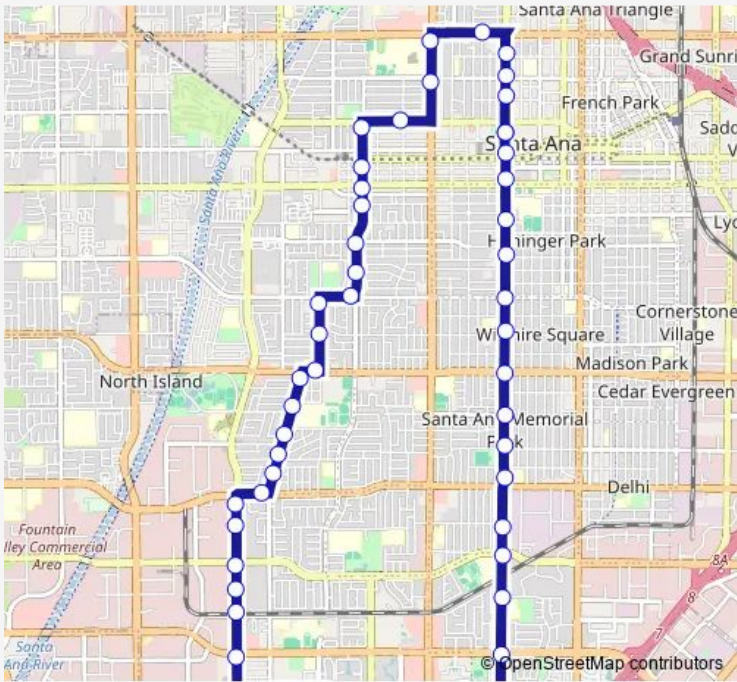

Bus 151 Santa Ana / Costa mesa

[Go to website](#)

Direction
 Flower-6th — Flower-6th
 53 stops
[Open route schedule](#)

- Flower-6th
- Flower-10th
- Flower-Washington
- Flower-15th
- 17th-Freeman
- Bristol-17th
- Bristol-Washington
- Civic Center-Pacific
- Raitt-Civic Center
- Raitt-3rd
- Raitt-1st
- Raitt-Pine
- Raitt-Willits
- Raitt-Wisteria
- Mcfadden-Raitt
- Center-Mcfadden
- Center-Wilshire
- Edinger-Center
- Greenville-Stanford
- Greenville-Occidental
- Greenville-Castor

Route schedule
 Flower-6th — Flower-6th

Monday	04:58-18:03
Tuesday	04:58-18:03
Wednesday	04:58-18:03
Thursday	04:58-18:03
Friday	04:58-18:03
Saturday	—
Sunday	—

Route info
 Direction: Flower-6th
 Stops: 53
 Trip Duration: 1 hour 4 min

151 — Santa Ana / Costa mesa BusMaps

Greenville-Camden

Greenville-Pendleton

Warner-Greenville

Fairview-Warner

Fairview-Central

Fairview-Segerstrom

Fairview-Garry

Fairview-Alton

Fairview-Macarthur

Sunflower-Fairview

Sunflower-Wimbledon

Sunflower-Smalley

Sunflower-Fuchsia

Sunflower-Bear

Sunflower-Plaza