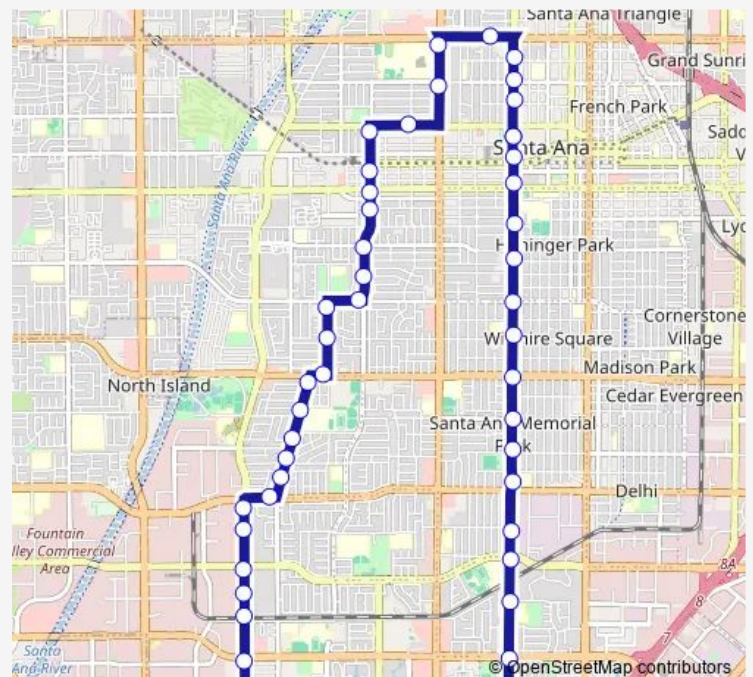

Greenville-Stanford

Greenville-Occidental

Greenville-Castor

Route schedule

Flower-6th — Flower-6th

Monday 04:58-18:03

Tuesday 04:58-18:03

Wednesday 04:58-18:03

Thursday 04:58-18:03

Friday 04:58-18:03

Saturday —

Sunday —

Route info

Direction: Flower-6th

Stops: 53

Trip Duration: 1 hour 3 min

151 — Santa Ana AND Costa Mesa Cc

Greenville-Camden

Greenville-Pendleton

Warner-Greenville

Fairview-Warner

Fairview-Central

Fairview-Segerstrom

Fairview-Garry

Fairview-Alton

Fairview-Macarthur

Sunflower-Fairview

Sunflower-Wimbledon

Sunflower-Smalley

Sunflower-Fuchsia

Sunflower-Bear

Sunflower-Plaza