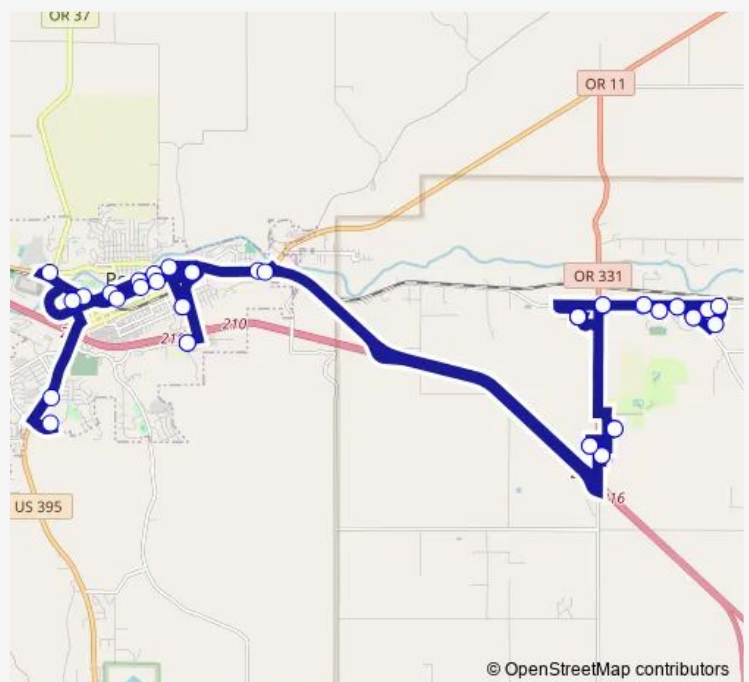

Cayuse Rd & Parr Ln (Mission)

Mission Market - Cayuse Rd & Hwy 331

Kayak Transit Hub (behind Nixyaawii Governance Center)

Wildhorse Resort and Casino

Arrowhead Travel Plaza

Cayuse Technologies

Pendleton Market

Capeco (SW Isaac Avenue, at May Park sign)

SE Nye Ave near Social Security Office (Pendleton)

Til Taylor Park (Pendleton)

Circle K (335 Court Ave)

U.S. Bank (Court Ave and SW 1st Street)

Route schedule

Kayak Transit Hub (behind Nixyaawii Governance Center) — Kayak Transit Hub (behind Nixyaawii Governance Center)

Monday	04:59-16:06
Tuesday	04:59-16:06
Wednesday	04:59-16:06
Thursday	04:59-16:06
Friday	04:59-16:06
Saturday	—
Sunday	—

Route info

Direction: Kayak Transit Hub (behind Nixyaawii Governance Center)

Stops: 48

Trip Duration: 2 hour 18 min

Riverfront Plaza - SW 4th St & SW Court Ave (Pendleton)

Roy Raley Park (Pendleton)

Pendleton Convention Center

Blue Mountain College (Pendleton)

Walmart (Pendleton)

Interpath Lab (SW Perkins Ave)