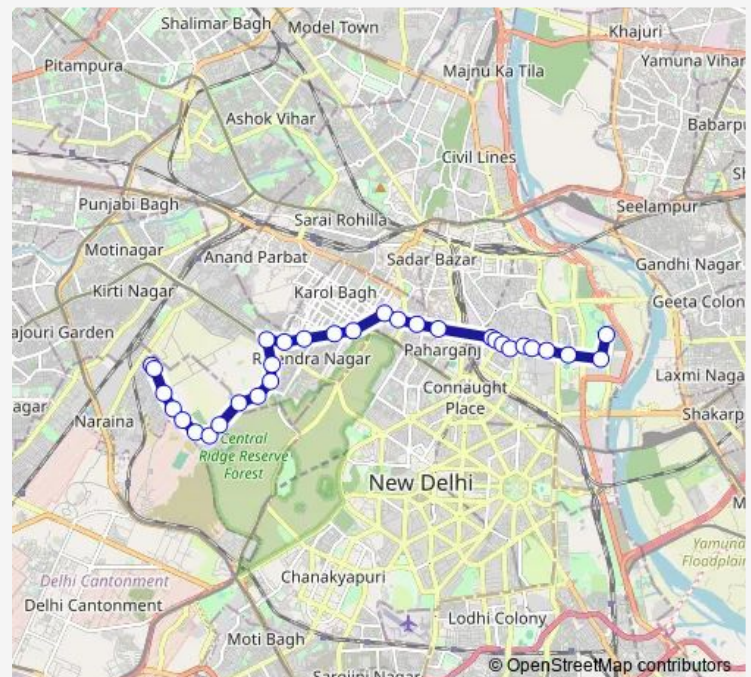

Thursday 09:03-21:38

Friday 09:03-21:38

Saturday 09:03-21:38

Sunday 09:03-21:38

Route info

Direction: Inderpuri Krishi Kunj Terminal

Stops: 31

Trip Duration: 0 hour 54 min