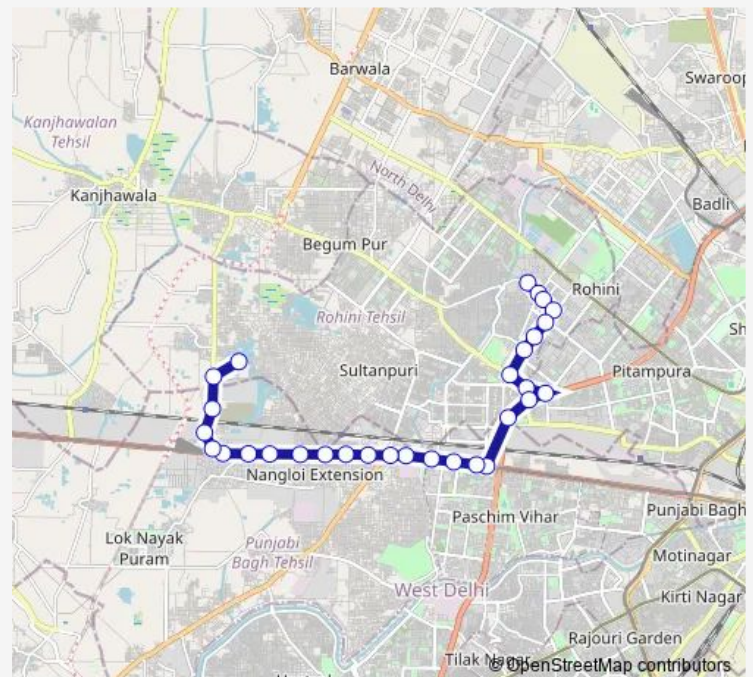

### Route schedule

Rithala Village — Rani Khera Depot 1

Monday 06:06-19:36

Tuesday 06:06-19:36

Wednesday 06:06-19:36

Thursday 06:06-19:36

Friday 06:06-19:36

Saturday 06:06-19:36

Sunday 06:06-19:36

### Route info

Direction: Rithala Village

Stops: 30

Trip Duration: 0 hour 57 min

990stldown2

BusMaps

Rajdhani Park

Swarn Park