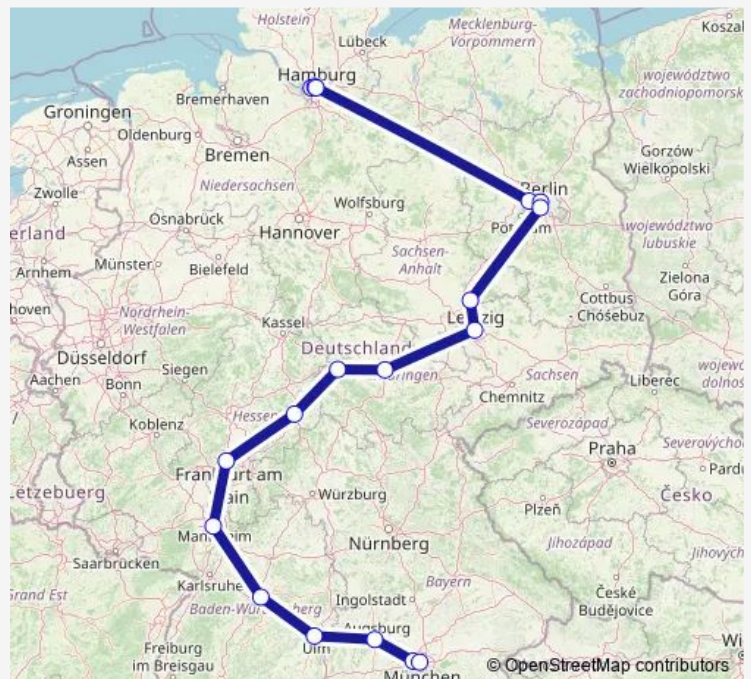

Rail ICE 599

[Go to website](#)

Direction

Hamburg-Altona — München Hbf

18 stops

[Open route schedule](#)

- Hamburg-Altona
- Hamburg Dammtor
- Hamburg Hbf
- Berlin-Spandau
- Berlin Hbf (tief)
- Berlin Südkreuz
- Bitterfeld
- Leipzig Hbf
- Erfurt Hbf
- Eisenach
- Fulda
- Frankfurt(Main)Hbf
- Mannheim Hbf
- Stuttgart Hbf
- Ulm Hbf
- Augsburg Hbf
- München-Pasing
- München Hbf

Route schedule

Hamburg-Altona — München Hbf

Monday	09:36-09:21
Tuesday	09:36-09:21
Wednesday	09:36-09:21
Thursday	09:36-09:21
Friday	09:36-09:21
Saturday	09:21
Sunday	09:36-09:21

Route info

Direction: Hamburg-Altona

Stops: 18

Trip Duration: 10 hour 6 min

ICE 599

ICE 599 Rail time schedules and route maps are available in an offline PDF at busmaps.com. Use the busmaps.com website to see live bus times, train schedule or subway schedule, and step-by-step directions for all public transit in Hamburg

The schedule is provided in the local timezone. Times with "(+1)" indicate departures on the next day.

PDF file created on 2025-01-31

2024 BusMaps.com - All Rights Reserved