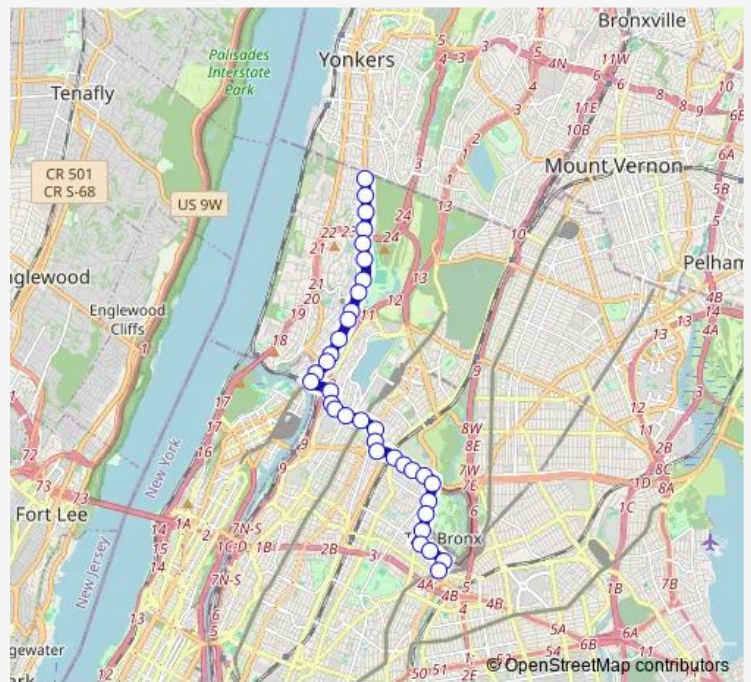

West Kingsbridge RD/Sedgwick Av

West Kingsbridge RD/Kingsbridge Terr

West Kingsbridge RD/Bailey Av

**Route schedule**

East Tremont AV/E 177 St — Broadway/W 262 St

Monday 00:44-01:08<sup>+1</sup>

Tuesday 00:44-01:08<sup>+1</sup>

Wednesday 00:44-01:08<sup>+1</sup>

Thursday 00:44-01:08<sup>+1</sup>

Friday 00:44-01:08<sup>+1</sup>

Saturday 01:33-01:05<sup>+1</sup>

Sunday 01:30-01:03<sup>+1</sup>

**Route info**

Direction: East Tremont AV/E 177 St

Stops: 36

Trip Duration: 0 hour 56 min

**Bx9 — Riverdale - West Farms Sq**

W 225 ST/Broadway

Broadway/W 228 St

Broadway/Exterior St

Broadway/W 231 St

Broadway/W 234 St