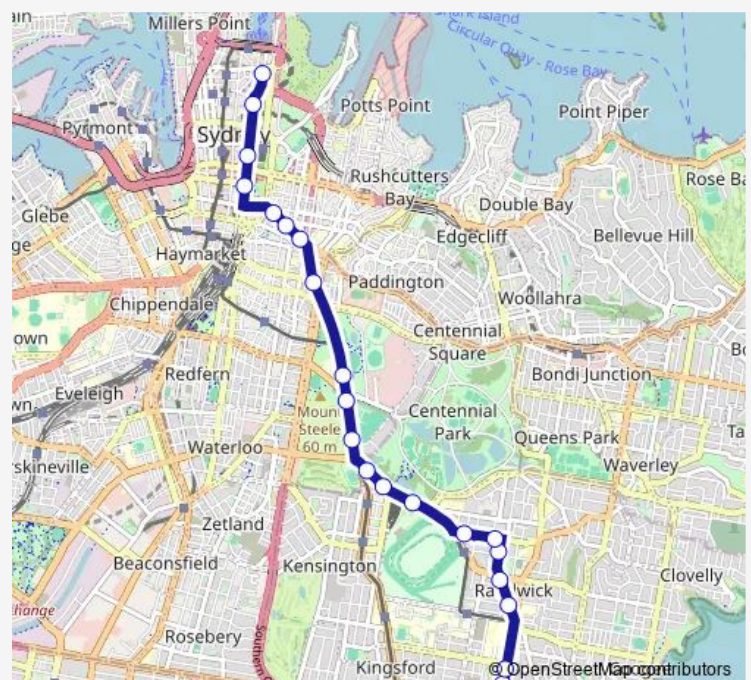

Oxford St At Brisbane St

Museum Station, Elizabeth St, Stand D

Sheraton On The Park, Elizabeth St

Martin Place Station, Elizabeth St, Stand C

Route schedule

Randwick Boys High School, Avoca St, Stand G — Museum Of Sydney, Phillip St

Monday 15:30

Tuesday 14:45

Wednesday 15:30

Thursday 15:30

Friday 15:30

Saturday —

Sunday —

Route info

Direction: Randwick Boys High School, Avoca St, Stand G

Stops: 21

Trip Duration: 0 hour 31 min

643e — Randwick High Schools to City

643e School Bus time schedules and route maps are available in an offline PDF at [busmaps.com](https://busmaps.com). Use the [busmaps.com](https://busmaps.com) website to see live bus times, train schedule or subway schedule, and step-by-step directions for all public transit in Sydney