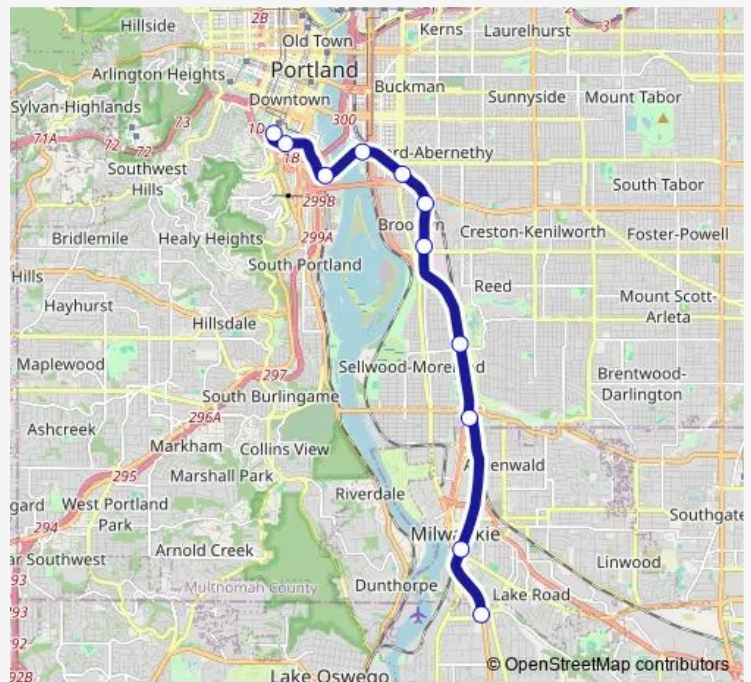

SE Tacoma/Johnson Creek MAX Station

SE Bybee Blvd MAX Station

SE 17th Ave & Holgate Blvd MAX Station

SE 17th Ave & Rhine St MAX Station

Clinton St/SE 12th Ave MAX Station

OMSI/SE Water MAX Station

South Waterfront/S Moody MAX Station

Thursday 04:48-23:59

Friday 04:48-23:59

Saturday 06:08-00:09⁺¹

Sunday 06:08-00:09⁺¹

Route info

Direction: SE Park Ave MAX Station

Stops: 11

Trip Duration: 0 hour 25 min

MAX Orange Line

Direction

Union Station/NW 5th & Glisan MAX Stn — SE Park Ave MAX Station

17 stops

[Open route schedule](#)

Union Station/NW 5th & Glisan MAX Stn

NW 5th & Couch MAX Station

SW 5th & Oak St MAX Station

OMSI/SE Water MAX Station

Clinton St/SE 12th Ave MAX Station

SE 17th Ave & Rhine St MAX Station

SE 17th Ave & Holgate Blvd MAX Station

SE Bybee Blvd MAX Station

SE Tacoma/Johnson Creek MAX Station

Milwaukie/Main St MAX Station