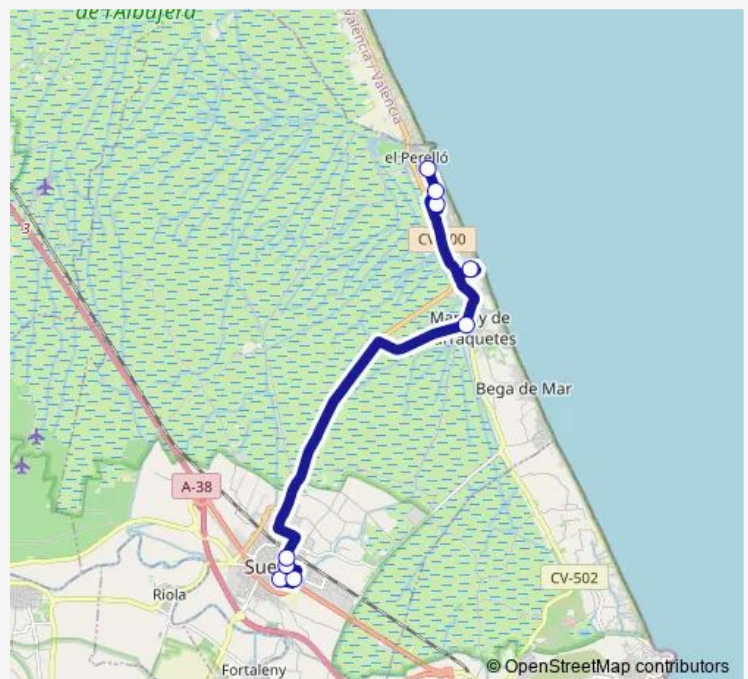

Friday 09:30-17:30

Saturday 09:00-17:30

Sunday 09:00-17:30

Route info

Direction: Ronda Pais Valencià (front poliesportiu) [Sueca]

Stops: 9

Trip Duration: 0 hour 30 min

L5a — El Perelló – Sueca

Monday 07:30-17:00

Tuesday 07:30-17:00

Wednesday 07:30-17:00

Thursday 07:30-17:00

Friday 07:30-17:00

Saturday 09:30-18:00

Sunday 09:30-18:00

Route info