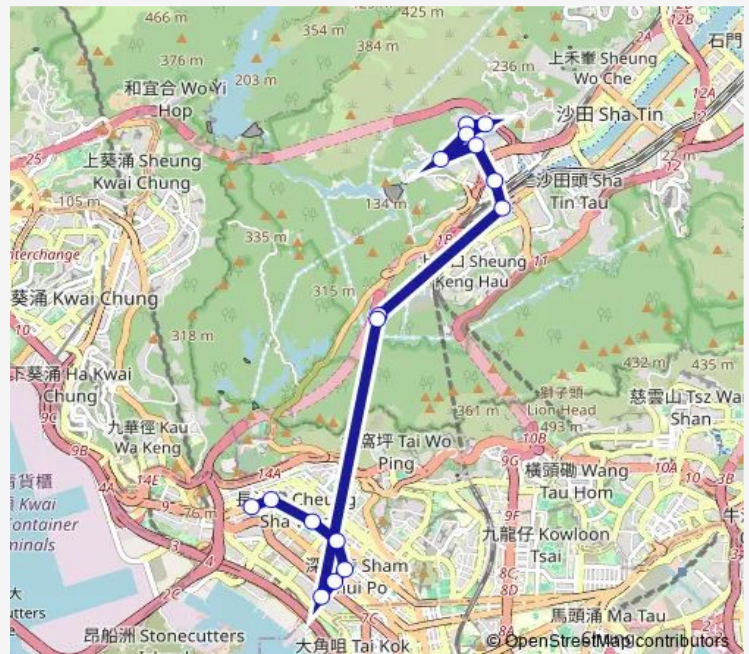

[Ctb] YEE KUK Street, YEN Chow Street[[Kmb+Ctb] YEE KUK Street Sham Shui PO/
Yee KUK Street, YEN Chow Street[[Kmb] YEE KUK Street Sham Shui Po

Route schedule

[Ctb] MEI Chung Court, MEI TIN Road[[Kmb+Ctb] MEI Chung Court/
Mei Chung Court, MEI TIN Road[[Kmb] MEI Chung Court — [Ctb] Cheung SHA WAN Plaza, Chueng SHA WAN Road[[Kmb] LAI CHI KOK Station

Monday	07:20-08:20
Tuesday	07:20-08:20
Wednesday	07:20-08:20
Thursday	07:20-08:20
Friday	07:20-08:20
Saturday	—
Sunday	—

Route info

Direction: [Ctb] MEI Chung Court, MEI TIN Road[[Kmb+Ctb] MEI Chung Court/
Mei Chung Court, MEI TIN Road[[Kmb] MEI Chung Court

Stops: 16

Trip Duration: 0 hour 42 min

286P — MEI Chung Court - Cheung SHA Wan

[Kmb] Sham Shui PO Police Station

[Ctb] YEE KOK Court, Cheung SHA WAN Road[[Kmb+Ctb] YEE KOK Court/
Yee KOK Court, Cheung SHA WAN Road[[Kmb] YEE KOK Court